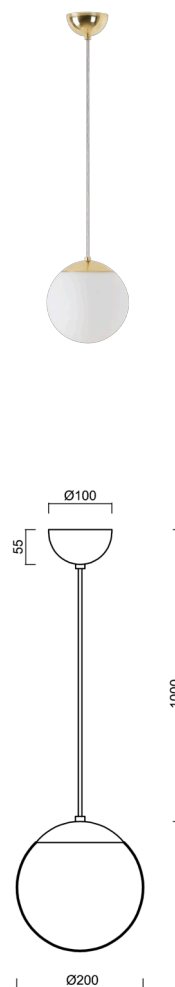

ISIS S1 PM-M

LED-5L05E500ZS11/PM1M/L100 MS 3K#

WWW.OSMONT.CZ

ISIS S1 PM-M

Product code: ISI72474

Type: LED-5L05E500ZS11/PM1M/L100 MS 3K#

Short description of the luminaire: Brass polished finish | pendant LED light | ON/OFF | PMMA matt shade

Technical

Types of luminaires	Classic on/off
Mounting type	Suspended - cable
Base material	brass
Shade material	opal polymethyl methacrylate
Base color	polished brass
Shade color	white
Holding the shade	steel holder
Mounting location	ceiling
Width	200 mm
Length	200 mm
Height	200 mm
Diameter	ø 200 mm
Hinge length	1000 mm
mounting holes (diameter)	none
Installation wire (diameter)	none
Energy Class	D
Impact strength	IK06
Operating temperature	from -20°C to +30°C

Electric

Power consumption	8 W
Ingress Protection	IP40
Socket	LED modul
terminal block	none
Automatic circuit breaker type B10A	50 pcs
Automatic circuit breaker type B16A	78 pcs
Automatic circuit breaker type C10A	84 pcs
Automatic circuit breaker type C16A	130 pcs