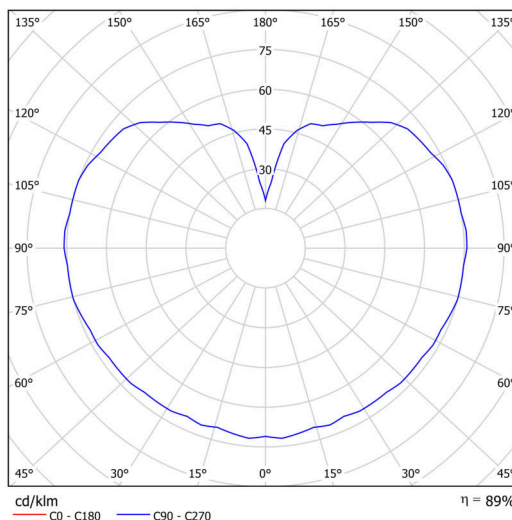

Technical

Types of luminaires	Classic on/off
Mounting type	Suspended - cable
Base material	brass
Shade material	opal polymethyl methacrylate
Base color	polished brass
Shade color	white
Holding the shade	steel holder
Mounting location	ceiling
Width	200 mm
Length	200 mm
Height	200 mm
Diameter	ø 200 mm
Hinge length	1000 mm
mounting holes (diameter)	none
Installation wire (diameter)	none
Energy Class	D
Impact strength	IK06
Operating temperature	from -20°C to +30°C

Luminous

Lum. flux of luminaire	1080 lm
Lum. flux of light source	1230 lm
Luminaire efficacy	135 lm/W
Temperature	3000 K
Rated life time LED L80/B10	100000 hours
CRI	Ra80
MacAdam	3
Blue light hazard	Risk group 0