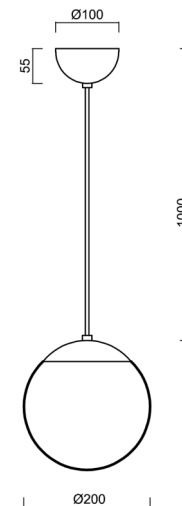

Types of luminaires	Classic on/off
Mounting type	Suspended - cable
Base material	stainless steel steel
Shade material	opal polymethyl methacrylate
Base color	brushed stainless steel
Shade color	white
Holding the shade	steel holder
Mounting location	ceiling
Width	200 mm
Length	200 mm
Height	200 mm
Diameter	ø 200 mm
Hinge length	1000 mm
mounting holes (diameter)	none
Installation wire (diameter)	none
Impact strength	IK06
Operating temperature	from -20°C to +30°C

Electric

Voltage type	AC
AC voltage	220 - 240 V
Power consumption	25 W
Ingress Protection	IP40
Socket	E27
terminal block	none

Luminous

Blue light hazard	Risk group 0
-------------------	--------------

Eulum data for calculation programs are available at www.osmont.cz.

*The warranty for the batteries is valid for 12 months from the date of purchase.

Installation dimensions:

Additional assortment:

Lampshade

Product code	Name	Color	Description	Picture	Drawing
20623	PM1-M	white		