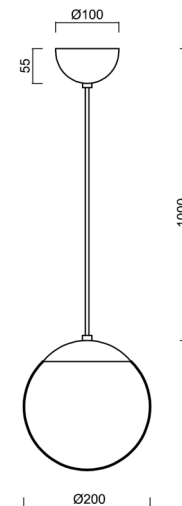

Types of luminaires	Classic on/off
Mounting type	Suspended - cable
Base material	steel
Shade material	opal polymethyl methacrylate
Base color	black Ral9005
Shade color	white
Holding the shade	steel holder
Mounting location	ceiling
Width	200 mm
Length	200 mm
Height	200 mm
Diameter	ø 200 mm
Hinge length	1000 mm
mounting holes (diameter)	none
Installation wire (diameter)	none
Impact strength	IK06
Operating temperature	from -20°C to +30°C

Electric

Voltage type	AC
AC voltage	220 - 240 V
Power consumption	25 W
Ingress Protection	IP40
Socket	E27
terminal block	none

Luminous

Blue light hazard	Risk group 0
-------------------	--------------

Eulum data for calculation programs are available at www.osmont.cz.

*The warranty for the batteries is valid for 12 months from the date of purchase.

Installation dimensions:

Additional assortment:

Lampshade

Product code	Name	Color	Description	Picture	Drawing
20623	PM1-M	white		