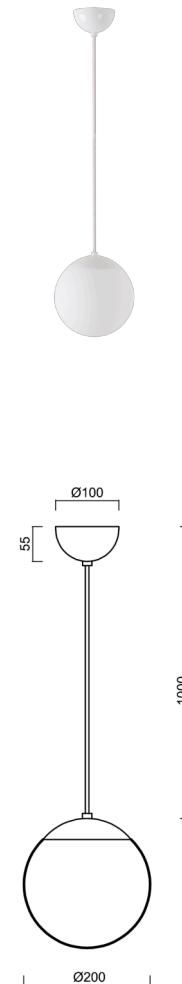

ISIS S1 PM-M

ZS11/PM1M/L100 B

WWW.OSMONT.CZ

ISIS S1 PM-M

Product code: ISI71675

Type: ZS11/PM1M/L100 B

Short description of the luminaire: White pendant E27 light ON/OFF and PMMA matt shade.

Technical

Types of luminaires	Classic on/off
Mounting type	Suspended - cable
Base material	steel
Shade material	opal polymethyl methacrylate
Base color	white Ral9003
Shade color	white
Holding the shade	steel holder
Mounting location	ceiling
Width	200 mm
Length	200 mm
Height	200 mm
Diameter	ø 200 mm
Hinge length	1000 mm
mounting holes (diameter)	none
Installation wire (diameter)	none
Impact strength	IK06
Operating temperature	from -20°C to +30°C

Electric

Voltage type	AC
AC voltage	220 - 240 V
Power consumption	25 W
Ingress Protection	IP40
Socket	E27
terminal block	none

Luminous

Blue light hazard	Risk group 0
-------------------	--------------

Eulum data for calculation programs are available at www.osmont.cz.

*The warranty for the batteries is valid for 12 months from the date of purchase.

Installation dimensions:

Additional assortment:

Lampshade

Product code	Name	Color	Description	Picture	Drawing
20623	PM1-M	white		