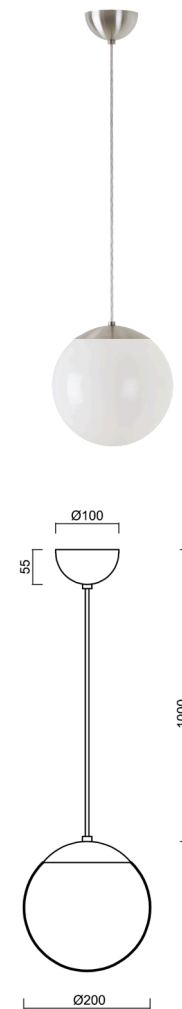

ISIS S1 PM

Product code: ISI72899

Type: LED-5L05E500ZS11/PM1/L100 NB DALI 4K#

Short description of the luminaire: Stainless brushed finish | pendant LED light | dimmable DALI | PMMA shade

Technical

Types of luminaires	Dimmable
Mounting type	Suspended - cable
Base material	stainless steel steel
Shade material	glossy polymethyl methacrylate
Base color	brushed stainless steel
Shade color	white
Holding the shade	steel holder
Mounting location	ceiling
Width	200 mm
Length	200 mm
Height	200 mm
Diameter	ø 200 mm
Hinge length	1000 mm
mounting holes (diameter)	none
Installation wire (diameter)	none
Energy Class	D
Impact strength	IK06
Operating temperature	from -20°C to +30°C

Electric

Power consumption	8 W
Ingress Protection	IP40
Socket	LED modul
terminal block	none
Automatic circuit breaker type B16A	45 pcs
Automatic circuit breaker type C16A	70 pcs

Luminous

Lum. flux of luminaire	1130 lm
Lum. flux of light source	1280 lm
Luminaire efficacy	141 lm/W
Temperature	4000 K
Rated life time LED L80/B10	100000 hours
CRI	Ra80
MacAdam	3
Blue light hazard	Risk group 0

Eulum data for calculation programs are available at www.osmont.cz.