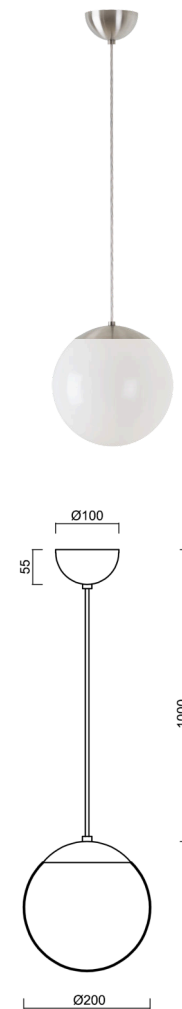

ISIS S1 PM

Product code: ISI72399

Type: LED-5L05E500ZS11/PM1/L100 NB DALI 3K#

Short description of the luminaire: Stainless brushed finish | pendant LED light | dimmable DALI | PMMA shade

Technical

Types of luminaires	Dimmable
Mounting type	Suspended - cable
Base material	stainless steel steel
Shade material	glossy polymethyl methacrylate
Base color	brushed stainless steel
Shade color	white
Holding the shade	steel holder
Mounting location	ceiling
Width	200 mm
Length	200 mm
Height	200 mm
Diameter	ø 200 mm
Hinge length	1000 mm
mounting holes (diameter)	none
Installation wire (diameter)	none
Energy Class	D
Impact strength	IK06
Operating temperature	from -20°C to +30°C

Electric

Power consumption	8 W
Ingress Protection	IP40
Socket	LED modul
terminal block	none
Automatic circuit breaker type B16A	45 pcs
Automatic circuit breaker type C16A	70 pcs

Luminous

Lum. flux of luminaire	1080 lm
Lum. flux of light source	1230 lm
Luminaire efficacy	135 lm/W
Temperature	3000 K
Rated life time LED L80/B10	100000 hours
CRI	Ra80
MacAdam	3
Blue light hazard	Risk group 0

Eulum data for calculation programs are available at www.osmont.cz.