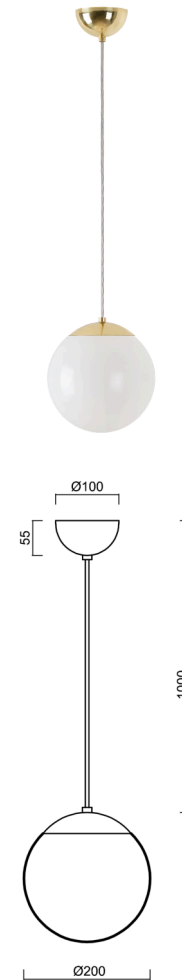

ISIS S1 PM

Product code: ISI72395

Type: LED-5L05E500ZS11/PM1/L100 MS DALI 3K#

Short description of the luminaire: Brass polished finish | pendant LED light | dimmable DALI | PMMA shade

Technical

Types of luminaires	Dimmable
Mounting type	Suspended - cable
Base material	brass
Shade material	glossy polymethyl methacrylate
Base color	polished brass
Shade color	white
Holding the shade	steel holder
Mounting location	ceiling
Width	200 mm
Length	200 mm
Height	200 mm
Diameter	ø 200 mm
Hinge length	1000 mm
mounting holes (diameter)	none
Installation wire (diameter)	none
Energy Class	D
Impact strength	IK06
Operating temperature	from -20°C to +30°C

Electric

Power consumption	8 W
Ingress Protection	IP40
Socket	LED modul
terminal block	none
Automatic circuit breaker type B16A	45 pcs
Automatic circuit breaker type C16A	70 pcs

Luminous

Lum. flux of luminaire	1080 lm
Lum. flux of light source	1230 lm
Luminaire efficacy	135 lm/W
Temperature	3000 K
Rated life time LED L80/B10	100000 hours
CRI	Ra80
MacAdam	3
Blue light hazard	Risk group 0

Eulum data for calculation programs are available at www.osmont.cz.