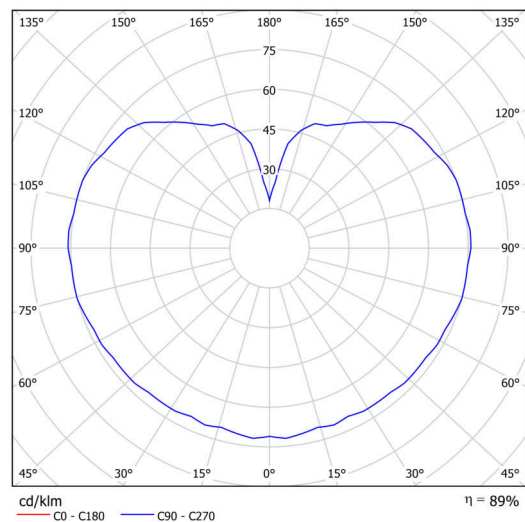

ISIS S1 PM

Product code: ISI72395

Type: LED-5L05E500ZS11/PM1/L100 MS DALI 3K#

Short description of the luminaire: Brass polished finish | pendant LED light | dimmable DALI | PMMA shade

Technical

Types of luminaires	Dimmable
Mounting type	Suspended - cable
Base material	brass
Shade material	glossy polymethyl methacrylate
Base color	polished brass
Shade color	white
Holding the shade	steel holder
Mounting location	ceiling
Width	200 mm
Length	200 mm
Height	200 mm
Diameter	ø 200 mm
Hinge length	1000 mm
mounting holes (diameter)	none
Installation wire (diameter)	none
Energy Class	D
Impact strength	IK06
Operating temperature	from -20°C to +30°C

Electric

Power consumption	8 W
Ingress Protection	IP40
Socket	LED modul
terminal block	none
Automatic circuit breaker type B16A	45 pcs
Automatic circuit breaker type C16A	70 pcs

Luminous

Lum. flux of luminaire	1080 lm
Lum. flux of light source	1230 lm
Luminaire efficacy	135 lm/W
Temperature	3000 K
Rated life time LED L80/B10	100000 hours
CRI	Ra80
MacAdam	3
Blue light hazard	Risk group 0

Eulum data for calculation programs are available at www.osmont.cz.