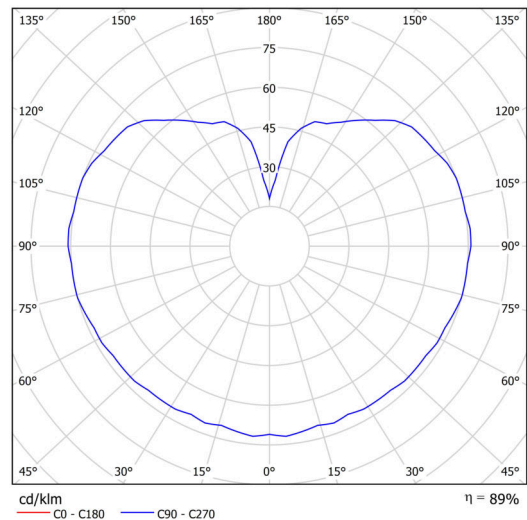

ISIS S1 PM

Product code: ISI71639

Type: ZS11/PM1/L100 NB

Short description of the luminaire: Stainless brushed pendant E27 light ON/OFF and PMMA shade.

Technical

Types of luminaires	Classic on/off
Mounting type	Suspended - cable
Base material	stainless steel steel
Shade material	glossy polymethyl methacrylate
Base color	brushed stainless steel
Shade color	white
Holding the shade	steel holder
Mounting location	ceiling
Width	200 mm
Length	200 mm
Height	200 mm
Diameter	ø 200 mm
Hinge length	1000 mm
mounting holes (diameter)	none
Installation wire (diameter)	none
Impact strength	IK06
Operating temperature	from -20°C to +30°C

Electric

Voltage type	AC
AC voltage	220 - 240 V
Power consumption	25 W
Ingress Protection	IP40
Socket	E27
terminal block	none

Luminous

Blue light hazard	Risk group 0

Eulum data for calculation programs are available at www.osmont.cz.