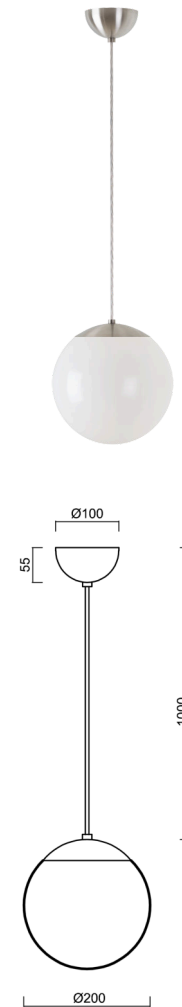

ISIS S1 PM

ZS11/PM1/L100 NB

WWW.OSMONT.CZ

ISIS S1 PM

Product code: ISI71639

Type: ZS11/PM1/L100 NB

Short description of the luminaire: Stainless brushed pendant E27 light ON/OFF and PMMA shade.

Technical

Types of luminaires	Classic on/off
Mounting type	Suspended - cable
Base material	stainless steel steel
Shade material	glossy polymethyl methacrylate
Base color	brushed stainless steel
Shade color	white
Holding the shade	steel holder
Mounting location	ceiling
Width	200 mm
Length	200 mm
Height	200 mm
Diameter	ø 200 mm
Hinge length	1000 mm
mounting holes (diameter)	none
Installation wire (diameter)	none
Impact strength	IK06
Operating temperature	from -20°C to +30°C

Electric

Voltage type	AC
AC voltage	220 - 240 V
Power consumption	25 W
Ingress Protection	IP40
Socket	E27
terminal block	none

Luminous

Blue light hazard	Risk group 0
-------------------	--------------

Eulum data for calculation programs are available at www.osmont.cz.

*The warranty for the batteries is valid for 12 months from the date of purchase.

Installation dimensions:

Additional assortment:

Lampshade

Product code	Name	Color	Description	Picture	Drawing
20622	PM1	white		