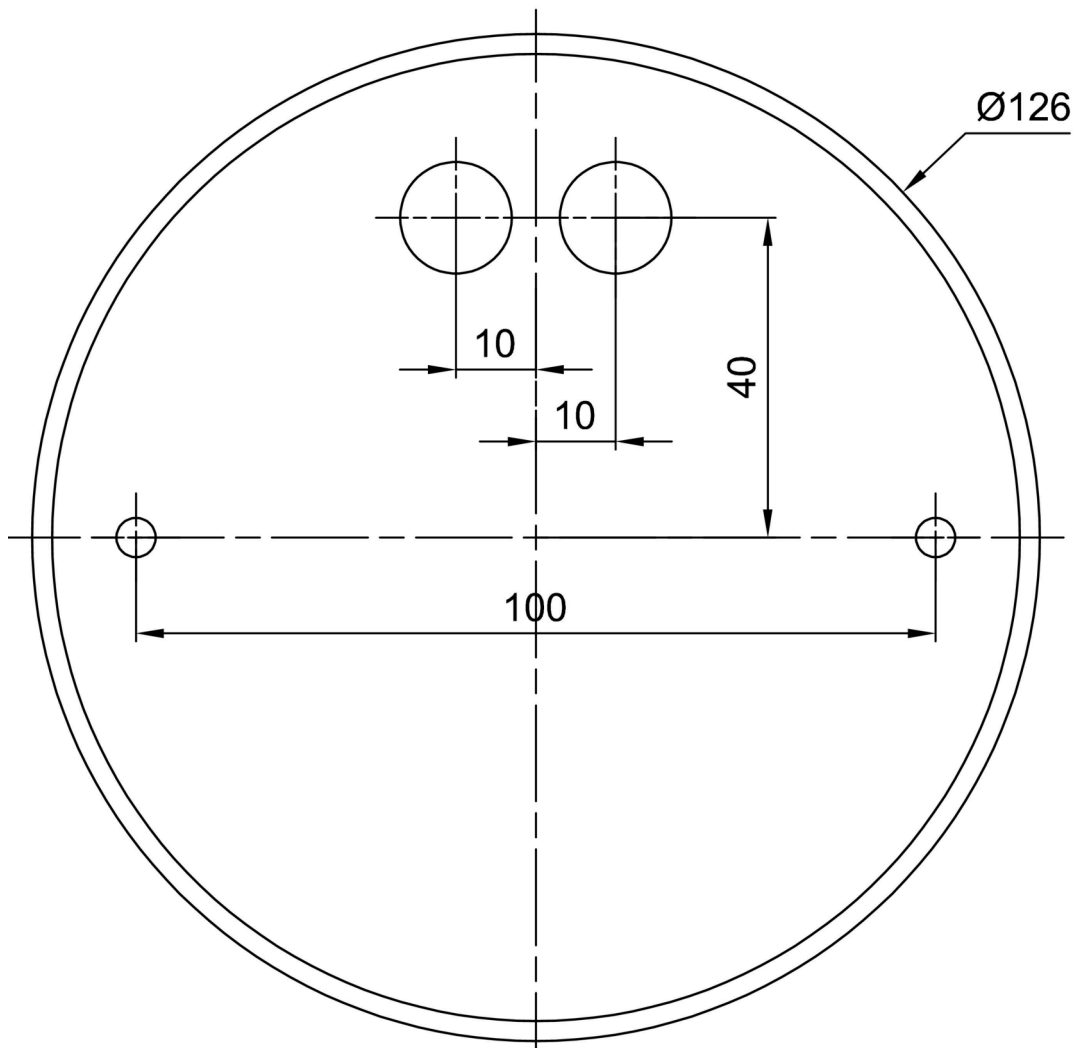

Logistic

EAN	8591728716387
Weight NTTO	1 Kg
Weight BTTO	1.3 Kg
Number of cartons	2 pcs
Package volume	0.014 m³
Package 1 width	0.21 m
Package 1 length	0.21 m
Package 1 height	0.205 m
Warranty*	60 months

*The warranty for the batteries is valid for 12 months from the date of purchase.

Installation dimensions: