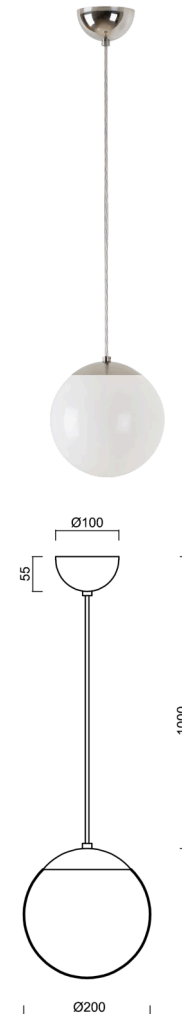

ISIS S1 PM

ZS11/PM1/L100 NL

WWW.OSMONT.CZ

ISIS S1 PM

Product code: ISI71638

Type: ZS11/PM1/L100 NL

Short description of the luminaire: Stainless polished pendant E27 light ON/OFF and PMMA shade.

Technical

Types of luminaires	Classic on/off
Mounting type	Suspended - cable
Base material	stainless steel steel
Shade material	glossy polymethyl methacrylate
Base color	polished stainless steel
Shade color	white
Holding the shade	steel holder
Mounting location	ceiling
Width	200 mm
Length	200 mm
Height	200 mm
Diameter	ø 200 mm
Hinge length	1000 mm
mounting holes (diameter)	none
Installation wire (diameter)	none
Impact strength	IK06
Operating temperature	from -20°C to +30°C

Electric

Voltage type	AC
AC voltage	220 - 240 V
Power consumption	25 W
Ingress Protection	IP40
Socket	E27
terminal block	none

Luminous

Blue light hazard	Risk group 0
-------------------	--------------

Eulum data for calculation programs are available at www.osmont.cz.

*The warranty for the batteries is valid for 12 months from the date of purchase.

Installation dimensions:

Additional assortment:

Lampshade

Product code	Name	Color	Description	Picture	Drawing
20622	PM1	white		