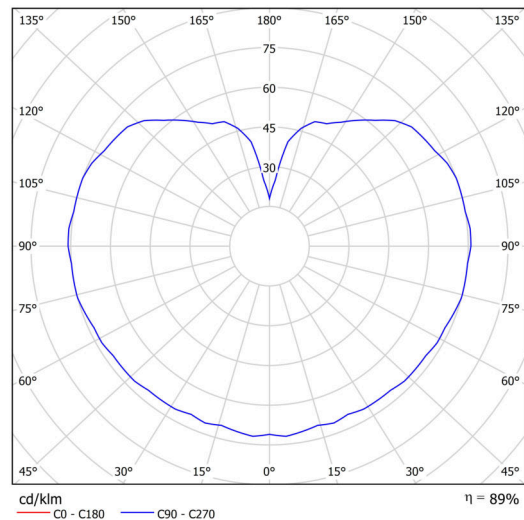

ISIS S1 PM

Product code: ISI71636

Type: ZS11/PM1/L100 C

Short description of the luminaire: Black pendant E27 light ON/OFF and PMMA shade.

Technical

Types of luminaires	Classic on/off
Mounting type	Suspended - cable
Base material	steel
Shade material	glossy polymethyl methacrylate
Base color	black Ral9005
Shade color	white
Holding the shade	steel holder
Mounting location	ceiling
Width	200 mm
Length	200 mm
Height	200 mm
Diameter	ø 200 mm
Hinge length	1000 mm
mounting holes (diameter)	none
Installation wire (diameter)	none
Impact strength	IK06
Operating temperature	from -20°C to +30°C

Electric

Voltage type	AC
AC voltage	220 - 240 V
Power consumption	25 W
Ingress Protection	IP40
Socket	E27
terminal block	none

Luminous

Blue light hazard	Risk group 0

Eulum data for calculation programs are available at www.osmont.cz.