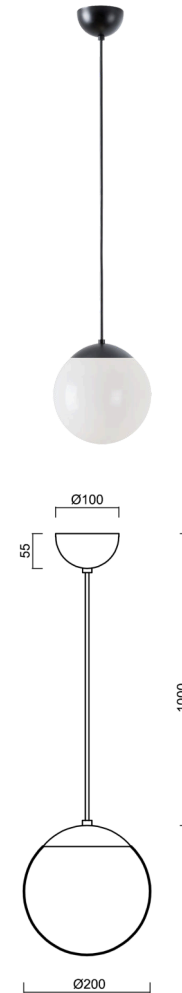

ISIS S1 PM

ZS11/PM1/L100 C

WWW.OSMONT.CZ

ISIS S1 PM

Product code: ISI71636

Type: ZS11/PM1/L100 C

Short description of the luminaire: Black pendant E27 light ON/OFF and PMMA shade.

Technical

Types of luminaires	Classic on/off
Mounting type	Suspended - cable
Base material	steel
Shade material	glossy polymethyl methacrylate
Base color	black Ral9005
Shade color	white
Holding the shade	steel holder
Mounting location	ceiling
Width	200 mm
Length	200 mm
Height	200 mm
Diameter	ø 200 mm
Hinge length	1000 mm
mounting holes (diameter)	none
Installation wire (diameter)	none
Impact strength	IK06
Operating temperature	from -20°C to +30°C

Electric

Voltage type	AC
AC voltage	220 - 240 V
Power consumption	25 W
Ingress Protection	IP40
Socket	E27
terminal block	none

Luminous

Blue light hazard	Risk group 0
-------------------	--------------

Eulum data for calculation programs are available at www.osmont.cz.