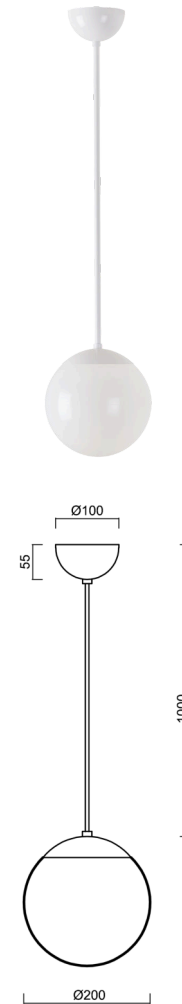

ISIS S1 PM

ZS11/PM1/L100 B

WWW.OSMONT.CZ

ISIS S1 PM

Product code: ISI71635

Type: ZS11/PM1/L100 B

Short description of the luminaire: White pendant E27 light ON/OFF and PMMA shade.

Technical

Types of luminaires	Classic on/off
Mounting type	Suspended - cable
Base material	steel
Shade material	glossy polymethyl methacrylate
Base color	white Ral9003
Shade color	white
Holding the shade	steel holder
Mounting location	ceiling
Width	200 mm
Length	200 mm
Height	200 mm
Diameter	ø 200 mm
Hinge length	1000 mm
mounting holes (diameter)	none
Installation wire (diameter)	none
Impact strength	IK06
Operating temperature	from -20°C to +30°C

Electric

Voltage type	AC
AC voltage	220 - 240 V
Power consumption	25 W
Ingress Protection	IP40
Socket	E27
terminal block	none

Luminous

Blue light hazard	Risk group 0
-------------------	--------------

Eulum data for calculation programs are available at www.osmont.cz.