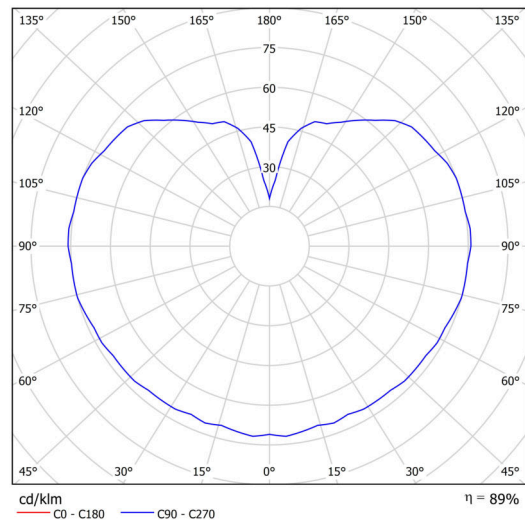

ISIS S1 PM

Product code: ISI71635

Type: ZS11/PM1/L100 B

Short description of the luminaire: White pendant E27 light ON/OFF and PMMA shade.

Technical

Types of luminaires	Classic on/off
Mounting type	Suspended - cable
Base material	steel
Shade material	glossy polymethyl methacrylate
Base color	white Ral9003
Shade color	white
Holding the shade	steel holder
Mounting location	ceiling
Width	200 mm
Length	200 mm
Height	200 mm
Diameter	ø 200 mm
Hinge length	1000 mm
mounting holes (diameter)	none
Installation wire (diameter)	none
Impact strength	IK06
Operating temperature	from -20°C to +30°C

Electric

Voltage type	AC
AC voltage	220 - 240 V
Power consumption	25 W
Ingress Protection	IP40
Socket	E27
terminal block	none

Luminous

Blue light hazard	Risk group 0

Eulum data for calculation programs are available at www.osmont.cz.