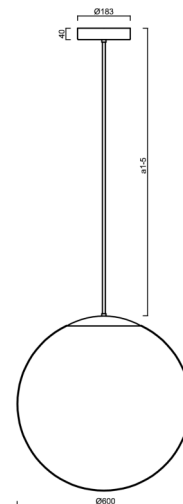

ISIS P5 PM-M HP

LED-5L08E1050Z11/PM5M/a5 MS 4K##

WWW.OSMONT.CZ

ISIS P5 PM-M HP

Product code: ISI60714

Type: LED-5L08E1050Z11/PM5M/a5 MS 4K##

Short description of the luminaire: Brass polished | pendant high-power LED light ON/OFF | matt PMMA shadel rod pendant 100 cm |

Technical

Types of luminaires	Classic on/off
Mounting type	Suspended - rod
Base material	brass
Shade material	opal polymethyl methacrylate
Base color	polished brass
Shade color	white
Holding the shade	steel holder
Mounting location	ceiling
Width	600 mm
Length	600 mm
Height	600 mm
Diameter	ø 600 mm
Hinge length	1000 mm
mounting holes (diameter)	3xø5mm
Cable entrance	2xø16mm
Energy Class	D
Impact strength	IK06
Operating temperature	from -20°C to +30°C

*The warranty for the batteries is valid for 12 months from the date of purchase.

Installation dimensions:

Additional assortment:

Lampshade

Product code	Name	Color	Description	Picture	Drawing
20667	PM5-M	white	příslušenství	