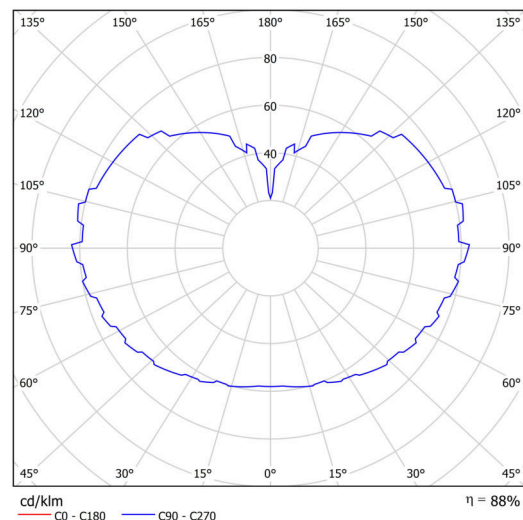

Technical

Types of luminaires	Classic on/off
Mounting type	Suspended - rod
Base material	brass
Shade material	opal polymethyl methacrylate
Base color	polished brass
Shade color	white
Holding the shade	steel holder
Mounting location	ceiling
Width	600 mm
Length	600 mm
Height	600 mm
Diameter	ø 600 mm
Hinge length	1000 mm
mounting holes (diameter)	3xø5mm
Cable entrance	2xø16mm
Energy Class	D
Impact strength	IK06
Operating temperature	from -20°C to +30°C

Luminous

Lum. flux of luminaire	9280 lm
Lum. flux of light source	10540 lm
Luminaire efficacy	142 lm/W
Temperature	4000 K
Rated life time LED L80/B10	100000 hours
CRI	Ra80
MacAdam	3
Blue light hazard	Risk group 0