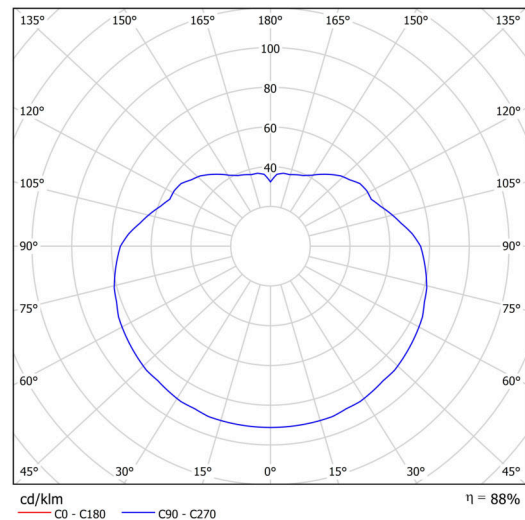

Luminous

Lum. flux of luminaire	8450 lm
Lum. flux of light source	9600 lm
Lum. flux of light source in emergency mode	150 lm
Luminaire efficacy	143 lm/W
Temperature	4000 K
Rated life time LED L80/B10	100000 hours
CRI	Ra80