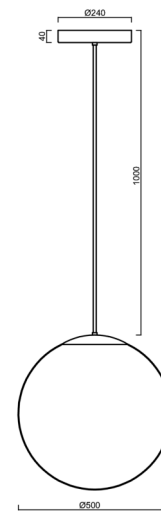

ISIS P4 PM-M HP

LED-5L08E950Z11/PM4M/a5/NK1W B 4K##

WWW.OSMONT.CZ

ISIS P4 PM-M HP

Product code: ISI72694

Type: LED-5L08E950Z11/PM4M/a5/NK1W B 4K##

Short description of the luminaire: White colour | pendant high-power LED light with emergency backup combined | matt PMMA shade | rod pendant 100 cm |

Technical

Types of luminaires	Emergency combined
Mounting type	Suspended - rod
Base material	steel
Shade material	opal polymethyl methacrylate
Base color	white Ral9003
Shade color	white
Holding the shade	steel holder
Mounting location	ceiling
Width	500 mm
Length	500 mm
Height	500 mm
Diameter	ø 500 mm
Hinge length	1000 mm
mounting holes (diameter)	3xø5mm
Cable entrance	2xø16mm
Energy Class	D
Impact strength	IK06
Operating temperature	from 0°C to +30°C