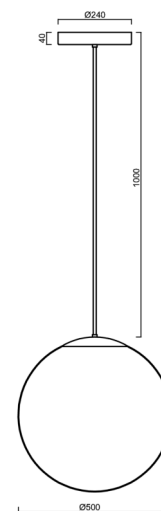

ISIS P4 PM-M HP

LED-5L08E950Z11/PM4M/a5/NK1W B 3K##

WWW.OSMONT.CZ

ISIS P4 PM-M HP

Product code: ISI72194

Type: LED-5L08E950Z11/PM4M/a5/NK1W B 3K##

Short description of the luminaire: White colour | pendant high-power LED light with emergency backup combined | matt PMMA shade | rod pendant 100 cm |

Technical

Types of luminaires	Emergency combined
Mounting type	Suspended - rod
Base material	steel
Shade material	opal polymethyl methacrylate
Base color	white Ral9003
Shade color	white
Holding the shade	steel holder
Mounting location	ceiling
Width	500 mm
Length	500 mm
Height	500 mm
Diameter	ø 500 mm
Hinge length	1000 mm
mounting holes (diameter)	3xø5mm
Cable entrance	2xø16mm
Energy Class	D
Impact strength	IK06
Operating temperature	from 0°C to +30°C