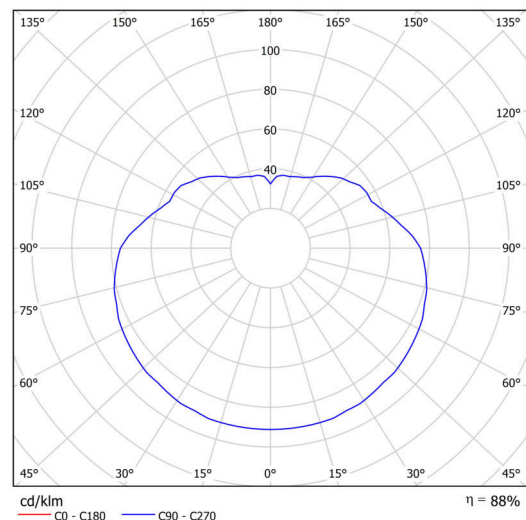

Luminous

Lum. flux of luminaire	8450 lm
Lum. flux of light source	9600 lm
Luminaire efficacy	143 lm/W
Temperature	4000 K
Rated life time LED L80/B10	100000 hours
CRI	Ra80
MacAdam	3
Blue light hazard	Risk group 0