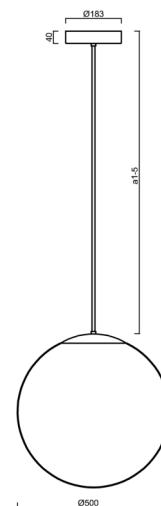

ISIS P4 PM-M HP

LED-5L08E950Z11/PM4M/a2 C 4K##

WWW.OSMONT.CZ

ISIS P4 PM-M HP

Product code: ISI70636

Type: LED-5L08E950Z11/PM4M/a2 C 4K##

Short description of the luminaire: Black colour | pendant high-power LED light ON/OFF | matt PMMA shadel rod pendant 40 cm |

Technical

| | |
|---------------------------|------------------------------|
| Types of luminaires | Classic on/off |
| Mounting type | Suspended - rod |
| Base material | steel |
| Shade material | opal polymethyl methacrylate |
| Base color | black Ral9005 |
| Shade color | white |
| Holding the shade | steel holder |
| Mounting location | ceiling |
| Width | 500 mm |
| Length | 500 mm |
| Height | 500 mm |
| Diameter | Ø 500 mm |
| Hinge length | 400 mm |
| mounting holes (diameter) | 3xØ5mm |
| Cable entrance | 2xØ16mm |
| Energy Class | D |
| Impact strength | IK06 |
| Operating temperature | from -20°C to +30°C |

Eulum data for calculation programs are available at www.osmont.cz.

Logistic

| | |
|-------------------|----------------------|
| EAN | 8591728043131 |
| Weight NTTO | 4.4 Kg |
| Weight BTTO | 6.3 Kg |
| Number of cartons | 2 pcs |
| Package volume | 0.164 m ³ |
| Package 1 width | 0.52 m |
| Package 1 length | 0.52 m |
| Package 1 height | 0.53 m |
| Warranty* | 60 months |