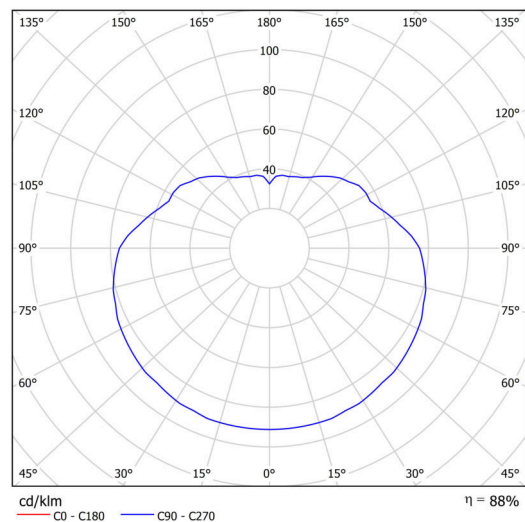

Luminous

Lum. flux of luminaire	8450 lm
Lum. flux of light source	9600 lm
Luminaire efficacy	143 lm/W
Temperature	4000 K
Rated life time LED L80/B10	100000 hours
CRI	Ra80
MacAdam	3
Blue light hazard	Risk group 0