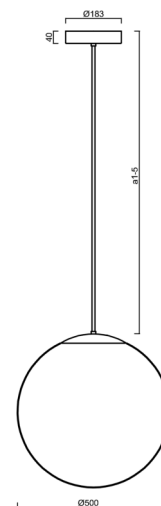

ISIS P4 PM-M HP

LED-5L08E950Z11/PM4M/a1 B DALI 4K##

WWW.OSMONT.CZ

ISIS P4 PM-M HP

Product code: ISI70630

Type: LED-5L08E950Z11/PM4M/a1 B DALI 4K##

Short description of the luminaire: White colour | pendant high-power LED light DALI | matt PMMA shadel rod pendant 20 cm |

Technical

Types of luminaires	Dimmable
Mounting type	Suspended - rod
Base material	steel
Shade material	opal polymethyl methacrylate
Base color	white Ral9003
Shade color	white
Holding the shade	steel holder
Mounting location	ceiling
Width	500 mm
Length	500 mm
Height	500 mm
Diameter	Ø 500 mm
Hinge length	200 mm
mounting holes (diameter)	3xØ5mm
Cable entrance	2xØ16mm
Energy Class	D
Impact strength	IK06
Operating temperature	from -20°C to +30°C

Eulum data for calculation programs are available at www.osmont.cz.

Logistic

EAN	8591728043070
Weight NTTO	4.4 Kg
Weight BTTO	6.3 Kg
Number of cartons	2 pcs
Package volume	0.157 m ³
Package 1 width	0.52 m
Package 1 length	0.52 m
Package 1 height	0.53 m
Warranty*	60 months

*The warranty for the batteries is valid for 12 months from the date of purchase.

Installation dimensions:

Additional assortment:

Lampshade

Product code	Name	Color	Description	Picture	Drawing
20604	PM4-M	white	příslušenství		