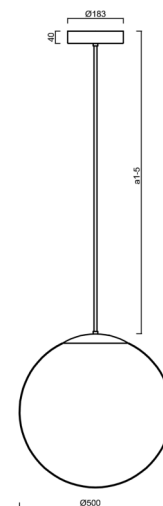

ISIS P4 PM-M HP

LED-5L08E950Z11/PM4M/a4 B 4K##

WWW.OSMONT.CZ

ISIS P4 PM-M HP

Product code: ISI70628

Type: LED-5L08E950Z11/PM4M/a4 B 4K##

Short description of the luminaire: White colour | pendant high-power LED light ON/OFF | matt PMMA shadel rod pendant 80 cm |

Technical

Types of luminaires	Classic on/off
Mounting type	Suspended - rod
Base material	steel
Shade material	opal polymethyl methacrylate
Base color	white Ral9003
Shade color	white
Holding the shade	steel holder
Mounting location	ceiling
Width	500 mm
Length	500 mm
Height	500 mm
Diameter	Ø 500 mm
Hinge length	800 mm
mounting holes (diameter)	3xØ5mm
Cable entrance	2xØ16mm
Energy Class	D
Impact strength	IK06
Operating temperature	from -20°C to +30°C

Eulum data for calculation programs are available at www.osmont.cz.

Logistic

EAN	8591728043056
Weight NTTO	4.4 Kg
Weight BTTO	6.3 Kg
Number of cartons	2 pcs
Package volume	0.178 m ³
Package 1 width	0.52 m
Package 1 length	0.52 m
Package 1 height	0.53 m
Warranty*	60 months