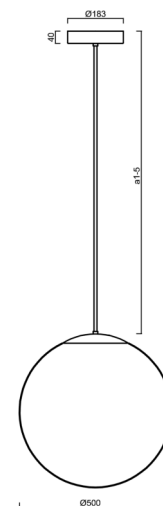

ISIS P4 PM-M HP

LED-5L08E950Z11/PM4M/a4 C 3K##

WWW.OSMONT.CZ

ISIS P4 PM-M HP

Product code: ISI70138

Type: LED-5L08E950Z11/PM4M/a4 C 3K##

Short description of the luminaire: Black colour | pendant high-power LED light ON/OFF | matt PMMA shadel rod pendant 80 cm |

Technical

Types of luminaires	Classic on/off
Mounting type	Suspended - rod
Base material	steel
Shade material	opal polymethyl methacrylate
Base color	black Ral9005
Shade color	white
Holding the shade	steel holder
Mounting location	ceiling
Width	500 mm
Length	500 mm
Height	500 mm
Diameter	Ø 500 mm
Hinge length	800 mm
mounting holes (diameter)	3xØ5mm
Cable entrance	2xØ16mm
Energy Class	D
Impact strength	IK06
Operating temperature	from -20°C to +30°C

Eulum data for calculation programs are available at www.osmont.cz.

Logistic

EAN	8591728040208
Weight NTTO	4.4 Kg
Weight BTTO	6.3 Kg
Number of cartons	2 pcs
Package volume	0.178 m ³
Package 1 width	0.52 m
Package 1 length	0.52 m
Package 1 height	0.53 m
Warranty*	60 months