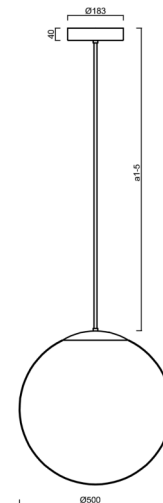

ISIS P4 PM-M HP

LED-5L08E950Z11/PM4M/a4 B 3K##

WWW.OSMONT.CZ

ISIS P4 PM-M HP

Product code: ISI70128

Type: LED-5L08E950Z11/PM4M/a4 B 3K##

Short description of the luminaire: White colour | pendant high-power LED light ON/OFF | matt PMMA shadel rod pendant 80 cm |

Technical

Types of luminaires	Classic on/off
Mounting type	Suspended - rod
Base material	steel
Shade material	opal polymethyl methacrylate
Base color	white Ral9003
Shade color	white
Holding the shade	steel holder
Mounting location	ceiling
Width	500 mm
Length	500 mm
Height	500 mm
Diameter	Ø 500 mm
Hinge length	800 mm
mounting holes (diameter)	3xØ5mm
Cable entrance	2xØ16mm
Energy Class	D
Impact strength	IK06
Operating temperature	from -20°C to +30°C

Eulum data for calculation programs are available at www.osmont.cz.

Logistic

EAN	8591728040109
Weight NTTO	4.4 Kg
Weight BTTO	6.3 Kg
Number of cartons	2 pcs
Package volume	0.178 m ³
Package 1 width	0.52 m
Package 1 length	0.52 m
Package 1 height	0.53 m
Warranty*	60 months