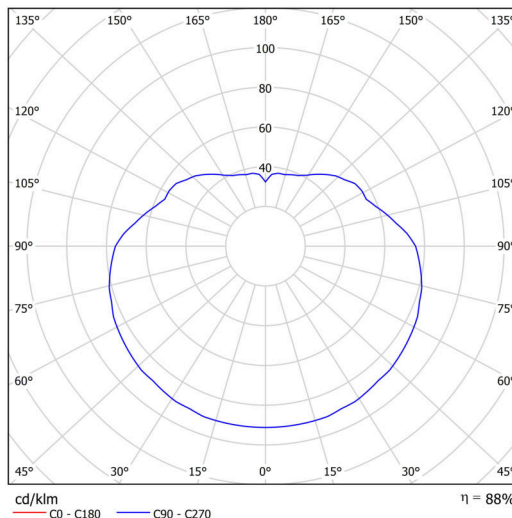

Luminous

Lum. flux of luminaire	8450 lm
Lum. flux of light source	9600 lm
Lum. flux of light source in emergency mode	200 lm
Temperature	4000 K
Rated life time LED L80/B10	100000 hours
CRI	Ra80
MacAdam	3
Blue light hazard	Risk group 0

Eulum data for calculation programs are available at www.osmont.cz.