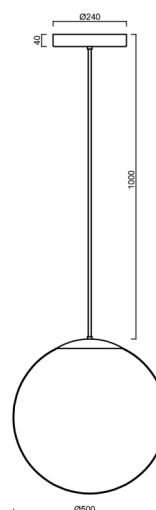

ISIS P4 PM-M HP

LED-5L08E950Z11/PM4M/a4 NK3HST C 4K##

WWW.OSMONT.CZ

ISIS P4 PM-M HP

Product code: ISI61503

Type: LED-5L08E950Z11/PM4M/a4 NK3HST C 4K##

Short description of the luminaire: Black colour | pendant high-power LED light with emergency backup combined (with Self-test) | matt PMMA shade | rod pendant 80 cm |

Technical

| | |
|---------------------------|------------------------------|
| Types of luminaires | Emergency combined SELFTEST |
| Mounting type | Suspended - rod |
| Base material | steel |
| Shade material | opal polymethyl methacrylate |
| Base color | black Ral9005 |
| Shade color | white |
| Holding the shade | steel holder |
| Mounting location | ceiling |
| Width | 500 mm |
| Length | 500 mm |
| Height | 500 mm |
| Hinge length | 800 mm |
| mounting holes (diameter) | 3xØ5mm |
| Cable entrance | 2xØ16mm |
| Energy Class | D |
| Impact strength | IK06 |
| Operating temperature | from -20°C to +30°C |