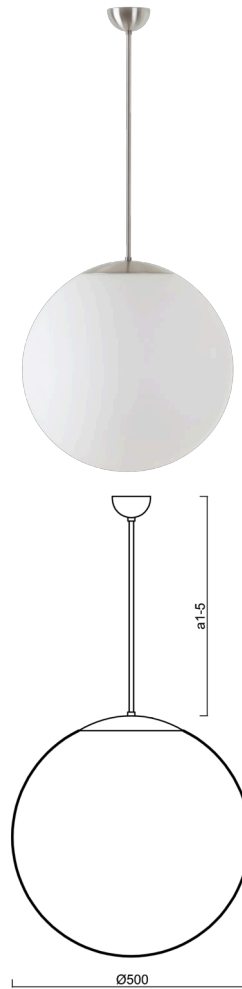

ISIS P4 PM-M

Product code: ISI70573

Type: LED-5L07E900Z11/PM4M/a4/NK1W NB 4K##

Short description of the luminaire: Stainless brushed pendant LED light with emergency unit combined and PMMA matt shade.

Technical

Types of luminaires	Emergency combined
Mounting type	Suspended - rod
Base material	stainless steel steel
Shade material	opal polymethyl methacrylate
Base color	brushed stainless steel
Shade color	white
Holding the shade	steel holder
Mounting location	ceiling
Width	500 mm
Length	500 mm
Height	500 mm
Diameter	ø 500 mm
Hinge length	800 mm
mounting holes (diameter)	none
Installation wire (diameter)	none
Energy Class	D
Impact strength	IK06
Operating temperature	from 0°C to +30°C

Electric

Power consumption	41 W
Ingress Protection	IP40
Socket	LED modul
Battery type	NiCd
Emergency time	3 hours
terminal block	none
Automatic circuit breaker type B10A	25 pcs
Automatic circuit breaker type B16A	43 pcs
Automatic circuit breaker type C10A	29 pcs
Automatic circuit breaker type C16A	52 pcs

Luminous

Lum. flux of luminaire	6120 lm
Lum. flux of light source	6960 lm
Lum. flux of light source in emergency mode	150 lm
Luminaire efficacy	149 lm/W
Temperature	4000 K
Rated life time LED L80/B10	100000 hours
CRI	Ra80
MacAdam	3
Blue light hazard	Risk group 0