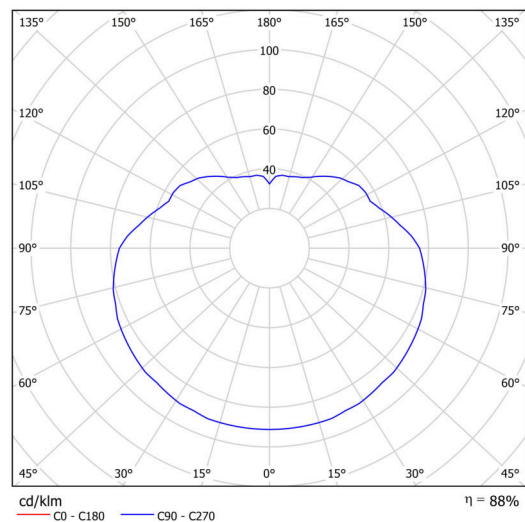

ISIS P4 PM-M

Product code: ISI70573

Type: LED-5L07E900Z11/PM4M/a4/NK1W NB 4K##

Short description of the luminaire: Stainless brushed pendant LED light with emergency unit combined and PMMA matt shade.

Technical

Types of luminaires	Emergency combined
Mounting type	Suspended - rod
Base material	stainless steel steel
Shade material	opal polymethyl methacrylate
Base color	brushed stainless steel
Shade color	white
Holding the shade	steel holder
Mounting location	ceiling
Width	500 mm
Length	500 mm
Height	500 mm
Diameter	ø 500 mm
Hinge length	800 mm
mounting holes (diameter)	none
Installation wire (diameter)	none
Energy Class	D
Impact strength	IK06
Operating temperature	from 0°C to +30°C

Electric

Power consumption	41 W
Ingress Protection	IP40
Socket	LED modul
Battery type	NiCd
Emergency time	3 hours
terminal block	none
Automatic circuit breaker type B10A	25 pcs
Automatic circuit breaker type B16A	43 pcs
Automatic circuit breaker type C10A	29 pcs
Automatic circuit breaker type C16A	52 pcs

Luminous

Lum. flux of luminaire	6120 lm
Lum. flux of light source	6960 lm
Lum. flux of light source in emergency mode	150 lm
Luminaire efficacy	149 lm/W
Temperature	4000 K
Rated life time LED L80/B10	100000 hours
CRI	Ra80
MacAdam	3
Blue light hazard	Risk group 0