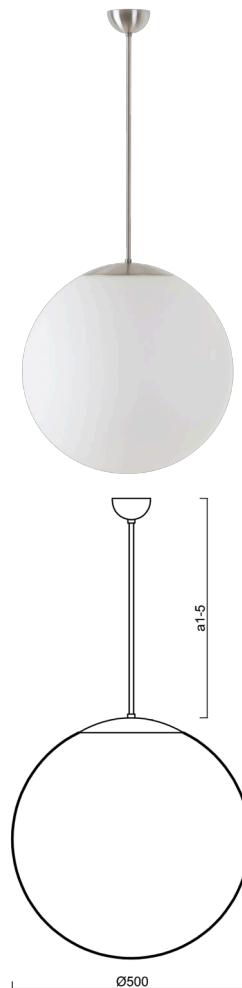

ISIS P4 PM-M

Product code: ISI70561

Type: LED-5L07E900Z11/PM4M/a2 NB 4K##

Short description of the luminaire: Stainless brushed pendant LED light ON/OFF and PMMA matt shade.

Technical

Types of luminaires	Classic on/off
Mounting type	Suspended - rod
Base material	stainless steel steel
Shade material	opal polymethyl methacrylate
Base color	brushed stainless steel
Shade color	white
Holding the shade	steel holder
Mounting location	ceiling
Width	500 mm
Length	500 mm
Height	500 mm
Diameter	ø 500 mm
Hinge length	400 mm
mounting holes (diameter)	none
Installation wire (diameter)	none
Energy Class	D
Impact strength	IK06
Operating temperature	from -20°C to +30°C

Electric

Power consumption	41 W
Ingress Protection	IP40
Socket	LED modul
terminal block	none
Automatic circuit breaker type B10A	35 pcs
Automatic circuit breaker type B16A	65 pcs
Automatic circuit breaker type C10A	35 pcs
Automatic circuit breaker type C16A	65 pcs

Luminous

Lum. flux of luminaire	6120 lm
Lum. flux of light source	6960 lm
Luminaire efficacy	149 lm/W
Temperature	4000 K
Rated life time LED L80/B10	100000 hours
CRI	Ra80
MacAdam	3
Blue light hazard	Risk group 0

Eulum data for calculation programs are available at www.osmont.cz.