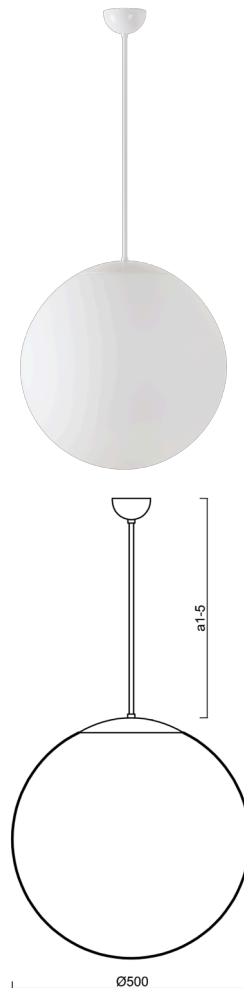

ISIS P4 PM-M

Product code: ISI70512

Type: LED-5L07E900Z11/PM4M/a3/NK1W B 4K##

Short description of the luminaire: White pendant LED light with emergency unit combined and PMMA matt shade.

Technical

Types of luminaires	Emergency combined
Mounting type	Suspended - rod
Base material	steel
Shade material	opal polymethyl methacrylate
Base color	white Ra9003
Shade color	white
Holding the shade	steel holder
Mounting location	ceiling
Width	500 mm
Length	500 mm
Height	500 mm
Diameter	ø 500 mm
Hinge length	600 mm
mounting holes (diameter)	none
Installation wire (diameter)	none
Energy Class	D
Impact strength	IK06
Operating temperature	from 0°C to +30°C

Electric

Power consumption	41 W
Ingress Protection	IP40
Socket	LED modul
Battery type	NiCd
Emergency time	3 hours
terminal block	none
Automatic circuit breaker type B10A	25 pcs
Automatic circuit breaker type B16A	43 pcs
Automatic circuit breaker type C10A	29 pcs
Automatic circuit breaker type C16A	52 pcs

Luminous

Lum. flux of luminaire	6120 lm
Lum. flux of light source	6960 lm
Lum. flux of light source in emergency mode	150 lm
Luminaire efficacy	149 lm/W
Temperature	4000 K
Rated life time LED L80/B10	100000 hours
CRI	Ra80
MacAdam	3
Blue light hazard	Risk group 0