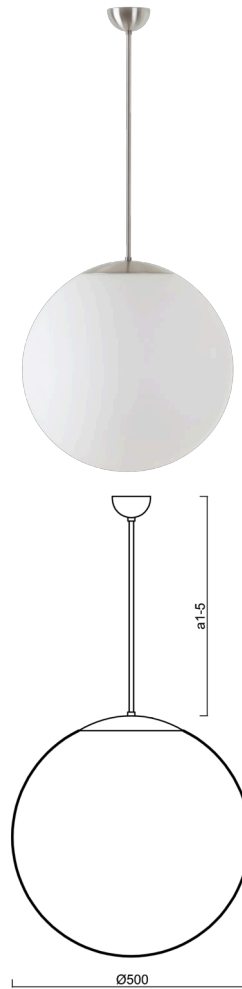

ISIS P4 PM-M

Product code: ISI70074

Type: LED-5L07E900Z11/PM4M/a5/NK1W NB 3K##

Short description of the luminaire: Stainless brushed pendant LED light with emergency unit combined and PMMA matt shade.

Technical

Types of luminaires	Emergency combined
Mounting type	Suspended - rod
Base material	stainless steel steel
Shade material	opal polymethyl methacrylate
Base color	brushed stainless steel
Shade color	white
Holding the shade	steel holder
Mounting location	ceiling
Width	500 mm
Length	500 mm
Height	500 mm
Diameter	ø 500 mm
Hinge length	1000 mm
mounting holes (diameter)	none
Installation wire (diameter)	none
Energy Class	D
Impact strength	IK06
Operating temperature	from 0°C to +30°C

Electric

Power consumption	41 W
Ingress Protection	IP40
Socket	LED modul
Battery type	NiCd
Emergency time	3 hours
terminal block	none
Automatic circuit breaker type B10A	25 pcs
Automatic circuit breaker type B16A	43 pcs
Automatic circuit breaker type C10A	29 pcs
Automatic circuit breaker type C16A	52 pcs

Luminous

Lum. flux of luminaire	5870 lm
Lum. flux of light source	6670 lm
Lum. flux of light source in emergency mode	150 lm
Luminaire efficacy	143 lm/W
Temperature	3000 K
Rated life time LED L80/B10	100000 hours
CRI	Ra80
MacAdam	3
Blue light hazard	Risk group 0