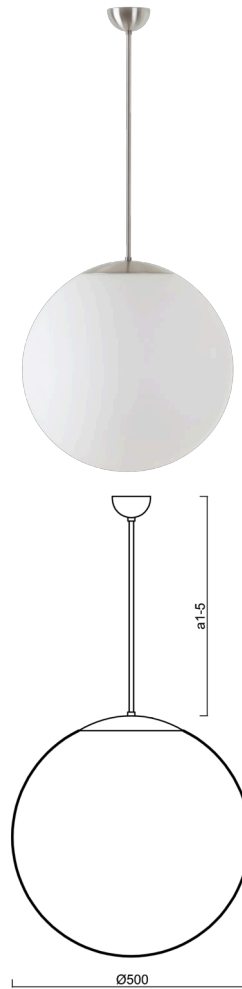

ISIS P4 PM-M

Product code: ISI70072

Type: LED-5L07E900Z11/PM4M/a3/NK1W NB 3K##

Short description of the luminaire: Stainless brushed pendant LED light with emergency unit combined and PMMA matt shade.

Technical

Types of luminaires	Emergency combined
Mounting type	Suspended - rod
Base material	stainless steel steel
Shade material	opal polymethyl methacrylate
Base color	brushed stainless steel
Shade color	white
Holding the shade	steel holder
Mounting location	ceiling
Width	500 mm
Length	500 mm
Height	500 mm
Diameter	ø 500 mm
Hinge length	600 mm
mounting holes (diameter)	none
Installation wire (diameter)	none
Energy Class	D
Impact strength	IK06
Operating temperature	from 0°C to +30°C

Electric

Power consumption	41 W
Ingress Protection	IP40
Socket	LED modul
Battery type	NiCd
Emergency time	3 hours
terminal block	none
Automatic circuit breaker type B10A	25 pcs
Automatic circuit breaker type B16A	43 pcs
Automatic circuit breaker type C10A	29 pcs
Automatic circuit breaker type C16A	52 pcs

Luminous

Lum. flux of luminaire	5870 lm
Lum. flux of light source	6670 lm
Lum. flux of light source in emergency mode	150 lm
Luminaire efficacy	143 lm/W
Temperature	3000 K
Rated life time LED L80/B10	100000 hours
CRI	Ra80
MacAdam	3
Blue light hazard	Risk group 0