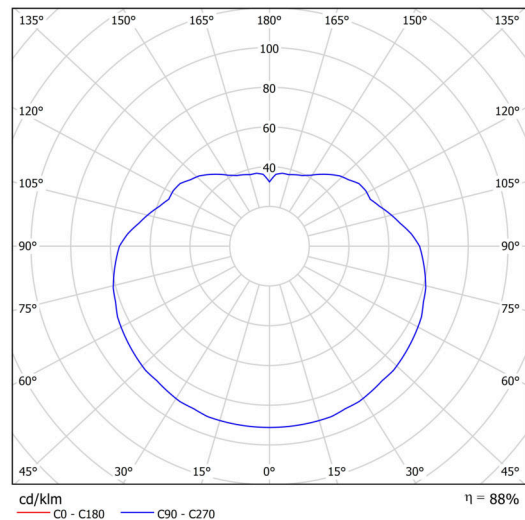

ISIS P4 PM-M

Product code: ISI70072

Type: LED-5L07E900Z11/PM4M/a3/NK1W NB 3K##

Short description of the luminaire: Stainless brushed pendant LED light with emergency unit combined and PMMA matt shade.

Technical

Types of luminaires	Emergency combined
Mounting type	Suspended - rod
Base material	stainless steel steel
Shade material	opal polymethyl methacrylate
Base color	brushed stainless steel
Shade color	white
Holding the shade	steel holder
Mounting location	ceiling
Width	500 mm
Length	500 mm
Height	500 mm
Diameter	ø 500 mm
Hinge length	600 mm
mounting holes (diameter)	none
Installation wire (diameter)	none
Energy Class	D
Impact strength	IK06
Operating temperature	from 0°C to +30°C

Electric

Power consumption	41 W
Ingress Protection	IP40
Socket	LED modul
Battery type	NiCd
Emergency time	3 hours
terminal block	none
Automatic circuit breaker type B10A	25 pcs
Automatic circuit breaker type B16A	43 pcs
Automatic circuit breaker type C10A	29 pcs
Automatic circuit breaker type C16A	52 pcs

Luminous

Lum. flux of luminaire	5870 lm
Lum. flux of light source	6670 lm
Lum. flux of light source in emergency mode	150 lm
Luminaire efficacy	143 lm/W
Temperature	3000 K
Rated life time LED L80/B10	100000 hours
CRI	Ra80
MacAdam	3
Blue light hazard	Risk group 0