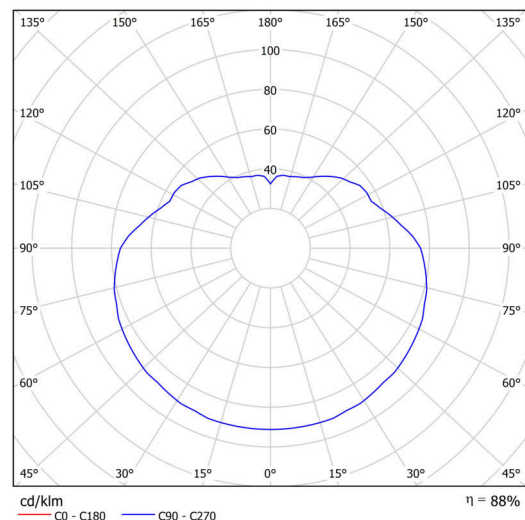

ISIS P4 PM-M

Product code: ISI70025

Type: LED-5L07E900Z11/PM4M/a1/NK1W C 3K##

Short description of the luminaire: Black pendant LED light with emergency unit combined and PMMA matt shade.

Technical

Types of luminaires	Emergency combined
Mounting type	Suspended - rod
Base material	steel
Shade material	opal polymethyl methacrylate
Base color	black Ral9005
Shade color	white
Holding the shade	steel holder
Mounting location	ceiling
Width	500 mm
Length	500 mm
Height	500 mm
Diameter	ø 500 mm
Hinge length	200 mm
mounting holes (diameter)	none
Installation wire (diameter)	none
Energy Class	D
Impact strength	IK06
Operating temperature	from 0°C to +30°C

Electric

Power consumption	41 W
Ingress Protection	IP40
Socket	LED modul
Battery type	NiCd
Emergency time	3 hours
terminal block	none
Automatic circuit breaker type B10A	25 pcs
Automatic circuit breaker type B16A	43 pcs
Automatic circuit breaker type C10A	29 pcs
Automatic circuit breaker type C16A	52 pcs

Luminous

Lum. flux of luminaire	5870 lm
Lum. flux of light source	6670 lm
Lum. flux of light source in emergency mode	150 lm
Luminaire efficacy	143 lm/W
Temperature	3000 K
Rated life time LED L80/B10	100000 hours
CRI	Ra80
MacAdam	3
Blue light hazard	Risk group 0