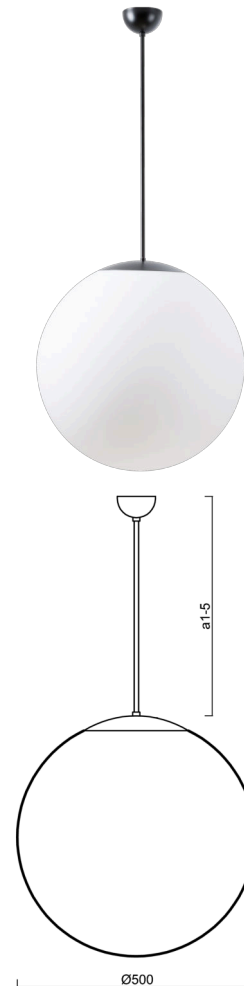

ISIS P4 PM-M

Product code: ISI70025

Type: LED-5L07E900Z11/PM4M/a1/NK1W C 3K##

Short description of the luminaire: Black pendant LED light with emergency unit combined and PMMA matt shade.

Technical

Types of luminaires	Emergency combined
Mounting type	Suspended - rod
Base material	steel
Shade material	opal polymethyl methacrylate
Base color	black Ral9005
Shade color	white
Holding the shade	steel holder
Mounting location	ceiling
Width	500 mm
Length	500 mm
Height	500 mm
Diameter	ø 500 mm
Hinge length	200 mm
mounting holes (diameter)	none
Installation wire (diameter)	none
Energy Class	D
Impact strength	IK06
Operating temperature	from 0°C to +30°C

Electric

Power consumption	41 W
Ingress Protection	IP40
Socket	LED modul
Battery type	NiCd
Emergency time	3 hours
terminal block	none
Automatic circuit breaker type B10A	25 pcs
Automatic circuit breaker type B16A	43 pcs
Automatic circuit breaker type C10A	29 pcs
Automatic circuit breaker type C16A	52 pcs

Luminous

Lum. flux of luminaire	5870 lm
Lum. flux of light source	6670 lm
Lum. flux of light source in emergency mode	150 lm
Luminaire efficacy	143 lm/W
Temperature	3000 K
Rated life time LED L80/B10	100000 hours
CRI	Ra80
MacAdam	3
Blue light hazard	Risk group 0