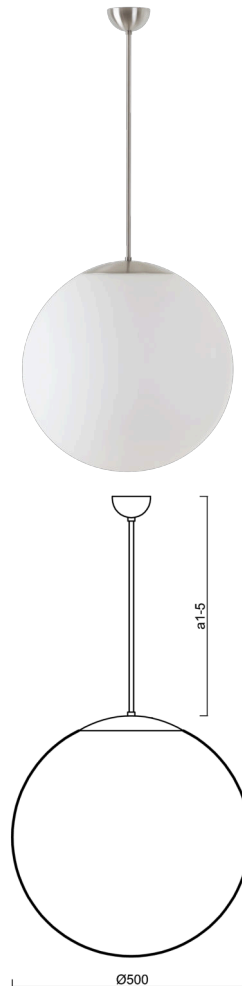

ISIS P4 PM-M

Z11/PM4M/a5 NB**

WWW.OSMONT.CZ

ISIS P4 PM-M

Product code: ISI63774

Type: Z11/PM4M/a5 NB**

Short description of the luminaire: Stainless brushed pendant E27 light ON/OFF and PMMA matt shade.

Technical

Types of luminaires	Classic on/off
Mounting type	Suspended - rod
Base material	stainless steel steel
Shade material	opal polymethyl methacrylate
Base color	brushed stainless steel
Shade color	white
Holding the shade	steel holder
Mounting location	ceiling
Width	500 mm
Length	500 mm
Height	500 mm
Diameter	Ø 500 mm
Hinge length	1000 mm
mounting holes (diameter)	none
Installation wire (diameter)	none
Impact strength	IK06
Operating temperature	from -20°C to +30°C

Electric

Voltage type	AC
AC voltage	220 - 240 V
Power consumption	40 W
Ingress Protection	IP40
Socket	E27
terminal block	none

Luminous

Blue light hazard	Risk group 0
-------------------	--------------

Eulum data for calculation programs are available at www.osmont.cz.