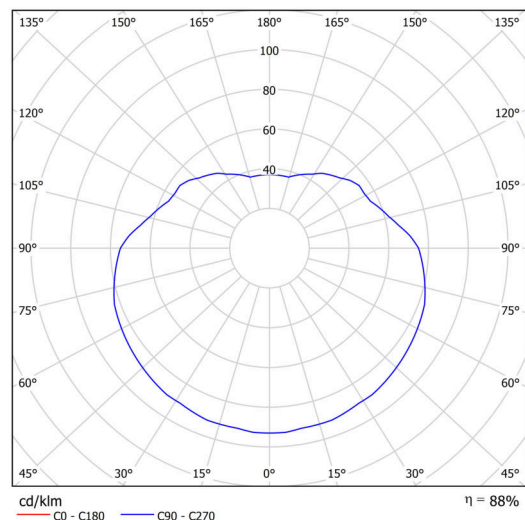

ISIS P4 PM-M

Product code: ISI63774

Type: Z11/PM4M/a5 NB**

Short description of the luminaire: Stainless brushed pendant E27 light ON/OFF and PMMA matt shade.

Technical

Types of luminaires	Classic on/off
Mounting type	Suspended - rod
Base material	stainless steel steel
Shade material	opal polymethyl methacrylate
Base color	brushed stainless steel
Shade color	white
Holding the shade	steel holder
Mounting location	ceiling
Width	500 mm
Length	500 mm
Height	500 mm
Diameter	Ø 500 mm
Hinge length	1000 mm
mounting holes (diameter)	none
Installation wire (diameter)	none
Impact strength	IK06
Operating temperature	from -20°C to +30°C

Electric

Voltage type	AC
AC voltage	220 - 240 V
Power consumption	40 W
Ingress Protection	IP40
Socket	E27
terminal block	none

Luminous

Blue light hazard	Risk group 0

Eulum data for calculation programs are available at www.osmont.cz.