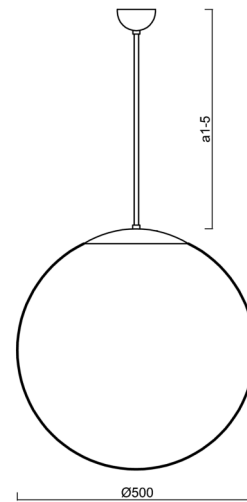

ISIS P4 PM-M

Product code: ISI63771

Type: Z11/PM4M/a2 NB**

Short description of the luminaire: Stainless brushed pendant E27 light ON/OFF and PMMA matt shade.

Technical

Types of luminaires	Classic on/off
Mounting type	Suspended - rod
Base material	stainless steel steel
Shade material	opal polymethyl methacrylate
Base color	brushed stainless steel
Shade color	white
Holding the shade	steel holder
Mounting location	ceiling
Width	500 mm
Length	500 mm
Height	500 mm
Diameter	Ø 500 mm
Hinge length	400 mm
mounting holes (diameter)	none
Installation wire (diameter)	none
Impact strength	IK06

Electric

Voltage type	AC
AC voltage	220 - 240 V
Power consumption	40 W
Ingress Protection	IP40
Socket	E27
terminal block	none

Luminous

Blue light hazard	Risk group 0

Eulum data for calculation programs are available at www.osmont.cz.