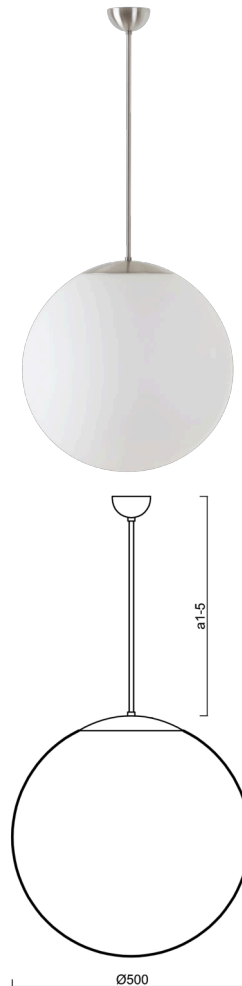

ISIS P4 PM-M

Z11/PM4M/a1 NB**

WWW.OSMONT.CZ

ISIS P4 PM-M

Product code: ISI63770

Type: Z11/PM4M/a1 NB**

Short description of the luminaire: Stainless brushed pendant E27 light ON/OFF and PMMA matt shade.

Technical

Types of luminaires	Classic on/off
Mounting type	Suspended - rod
Base material	stainless steel steel
Shade material	opal polymethyl methacrylate
Base color	brushed stainless steel
Shade color	white
Holding the shade	steel holder
Mounting location	ceiling
Width	500 mm
Length	500 mm
Height	500 mm
Diameter	ø 500 mm
Hinge length	200 mm
mounting holes (diameter)	none
Installation wire (diameter)	none
Impact strength	IK06
Operating temperature	from -20°C to +30°C

Electric

Voltage type	AC
AC voltage	220 - 240 V
Power consumption	40 W
Ingress Protection	IP40
Socket	E27
terminal block	none

Luminous

Blue light hazard	Risk group 0
-------------------	--------------

Eulum data for calculation programs are available at www.osmont.cz.