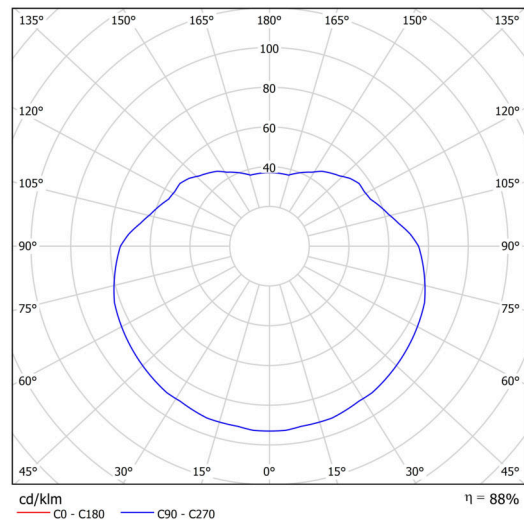

ISIS P4 PM-M

Product code: ISI63660

Type: Z11/PM4M/a1 NB HF**

Short description of the luminaire: Stainless brushed finish | pendant E27 light | microwave HF sensor | PMMA matt shade

Technical

Types of luminaires	Sensor
Mounting type	Suspended - rod
Base material	stainless steel steel
Shade material	opal polymethyl methacrylate
Base color	brushed stainless steel
Shade color	white
Holding the shade	steel holder
Mounting location	ceiling
Width	500 mm
Length	500 mm
Height	500 mm
Diameter	ø 500 mm
Hinge length	200 mm
mounting holes (diameter)	none
Installation wire (diameter)	none
Impact strength	IK06
Operating temperature	from -20°C to +30°C

Electric

Power consumption	40 W
Ingress Protection	IP40
Socket	E27
Sensor	HF
terminal block	none

Luminous

Blue light hazard	Risk group 0

Eulum data for calculation programs are available at www.osmont.cz.