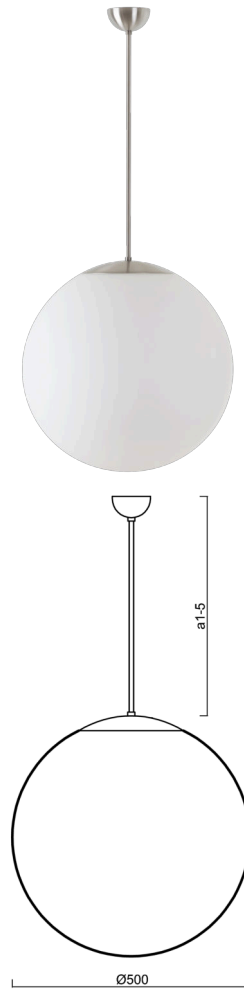

ISIS P4 PM-M

Product code: ISI63660

Type: Z11/PM4M/a1 NB HF**

Short description of the luminaire: Stainless brushed finish | pendant E27 light | microwave HF sensor | PMMA matt shade

Technical

Types of luminaires	Sensor
Mounting type	Suspended - rod
Base material	stainless steel steel
Shade material	opal polymethyl methacrylate
Base color	brushed stainless steel
Shade color	white
Holding the shade	steel holder
Mounting location	ceiling
Width	500 mm
Length	500 mm
Height	500 mm
Diameter	ø 500 mm
Hinge length	200 mm
mounting holes (diameter)	none
Installation wire (diameter)	none
Impact strength	IK06
Operating temperature	from -20°C to +30°C

Electric

Power consumption	40 W
Ingress Protection	IP40
Socket	E27
Sensor	HF
terminal block	none

Luminous

Blue light hazard	Risk group 0

Eulum data for calculation programs are available at www.osmont.cz.