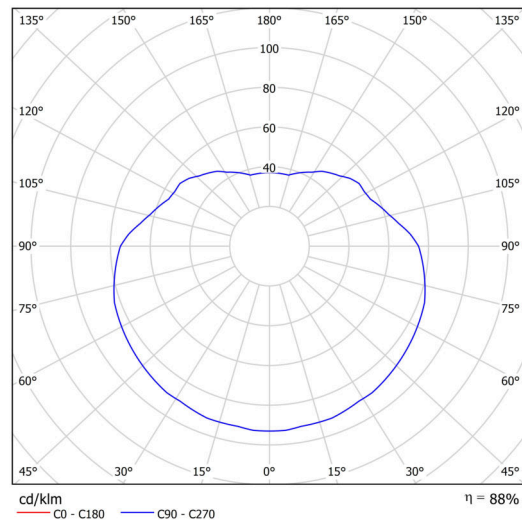

ISIS P4 PM-M

Product code: ISI63657

Type: Z11/PM4M/a3 NL HF**

Short description of the luminaire: Stainless polished finish | pendant E27 light | microwave HF sensor | PMMA matt shade

Technical

Types of luminaires	Sensor
Mounting type	Suspended - rod
Base material	stainless steel steel
Shade material	opal polymethyl methacrylate
Base color	polished stainless steel
Shade color	white
Holding the shade	steel holder
Mounting location	ceiling
Width	500 mm
Length	500 mm
Height	500 mm
Diameter	Ø 500 mm
Hinge length	600 mm
mounting holes (diameter)	none
Installation wire (diameter)	none
Impact strength	IK06
Operating temperature	from -20°C to +30°C

Electric

Power consumption	40 W
Ingress Protection	IP40
Socket	E27
Sensor	HF
terminal block	none

Luminous

Blue light hazard	Risk group 0

Eulum data for calculation programs are available at www.osmont.cz.