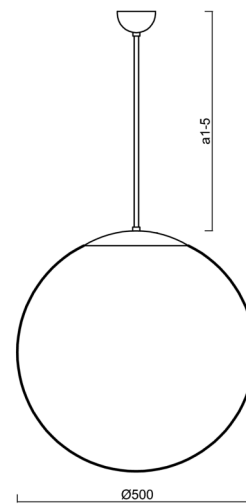

ISIS P4 PM-M

Product code: ISI63657

Type: Z11/PM4M/a3 NL HF**

Short description of the luminaire: Stainless polished finish | pendant E27 light | microwave HF sensor | PMMA matt shade

Technical

Types of luminaires	Sensor
Mounting type	Suspended - rod
Base material	stainless steel steel
Shade material	opal polymethyl methacrylate
Base color	polished stainless steel
Shade color	white
Holding the shade	steel holder
Mounting location	ceiling
Width	500 mm
Length	500 mm
Height	500 mm
Diameter	Ø 500 mm
Hinge length	600 mm
mounting holes (diameter)	none
Installation wire (diameter)	none
Impact strength	IK06
Operating temperature	from -20°C to +30°C

Electric

Power consumption	40 W
Ingress Protection	IP40
Socket	E27
Sensor	HF
terminal block	none

Luminous

Blue light hazard	Risk group 0

Eulum data for calculation programs are available at www.osmont.cz.