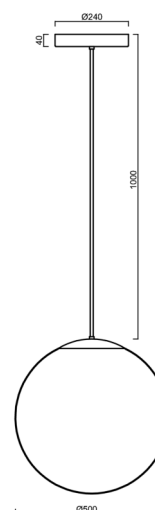

## Technical

Types of luminaires	Emergency combined
Mounting type	Suspended - rod
Base material	stainless steel steel
Shade material	glossy polymethyl methacrylate
Base color	polished stainless steel
Shade color	white
Holding the shade	steel holder
Mounting location	ceiling
Width	500 mm
Length	500 mm
Height	500 mm
Diameter	ø 500 mm
Hinge length	200 mm
mounting holes (diameter)	3xø5mm
Cable entrance	2xø16mm
Energy Class	D
Impact strength	IK06
Operating temperature	from 0°C to +30°C

## Installation dimensions: