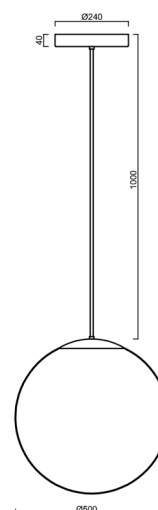

## Technical

Types of luminaires	Emergency combined
Mounting type	Suspended - rod
Base material	stainless steel steel
Shade material	glossy polymethyl methacrylate
Base color	polished stainless steel
Shade color	white
Holding the shade	steel holder
Mounting location	ceiling
Width	500 mm
Length	500 mm
Height	500 mm
Diameter	ø 500 mm
Hinge length	200 mm
mounting holes (diameter)	3xø5mm
Cable entrance	2xø16mm
Energy Class	D
Impact strength	IK06
Operating temperature	from 0°C to +30°C

## Installation dimensions: