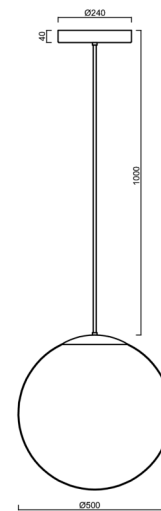

## Technical

|                           |                                |
|---------------------------|--------------------------------|
| Types of luminaires       | Emergency combined SELFTEST    |
| Mounting type             | Suspended - rod                |
| Base material             | stainless steel steel          |
| Shade material            | glossy polymethyl methacrylate |
| Base color                | polished stainless steel       |
| Shade color               | white                          |
| Holding the shade         | steel holder                   |
| Mounting location         | ceiling                        |
| Width                     | 500 mm                         |
| Length                    | 500 mm                         |
| Height                    | 500 mm                         |
| Hinge length              | 1000 mm                        |
| mounting holes (diameter) | 3xØ5mm                         |
| Cable entrance            | 2xØ16mm                        |
| Energy Class              | D                              |
| Impact strength           | IK06                           |
| Operating temperature     | from -20°C to +30°C            |

## Lampshade

| Product code | Name | Color | Description   | Picture   | Drawing |
|--------------|------|-------|---------------|---|---------|
| 20603        | PM4  | white | příslušenství |  |         |