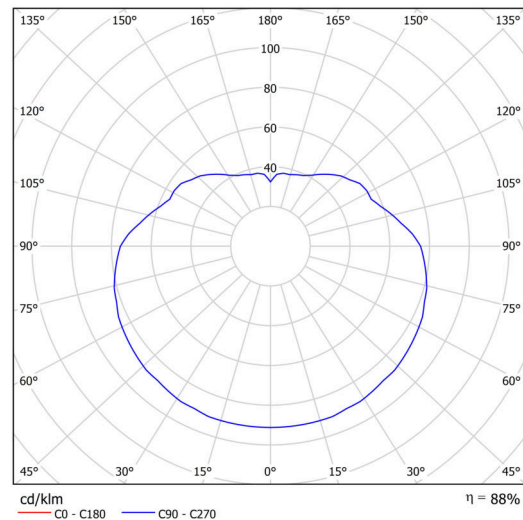

Luminous

Lum. flux of luminaire	8450 lm
Lum. flux of light source	9600 lm
Lum. flux of light source in emergency mode	200 lm
Temperature	4000 K
Rated life time LED L80/B10	100000 hours
CRI	Ra80
MacAdam	3
Blue light hazard	Risk group 0

Eulum data for calculation programs are available at www.osmont.cz.