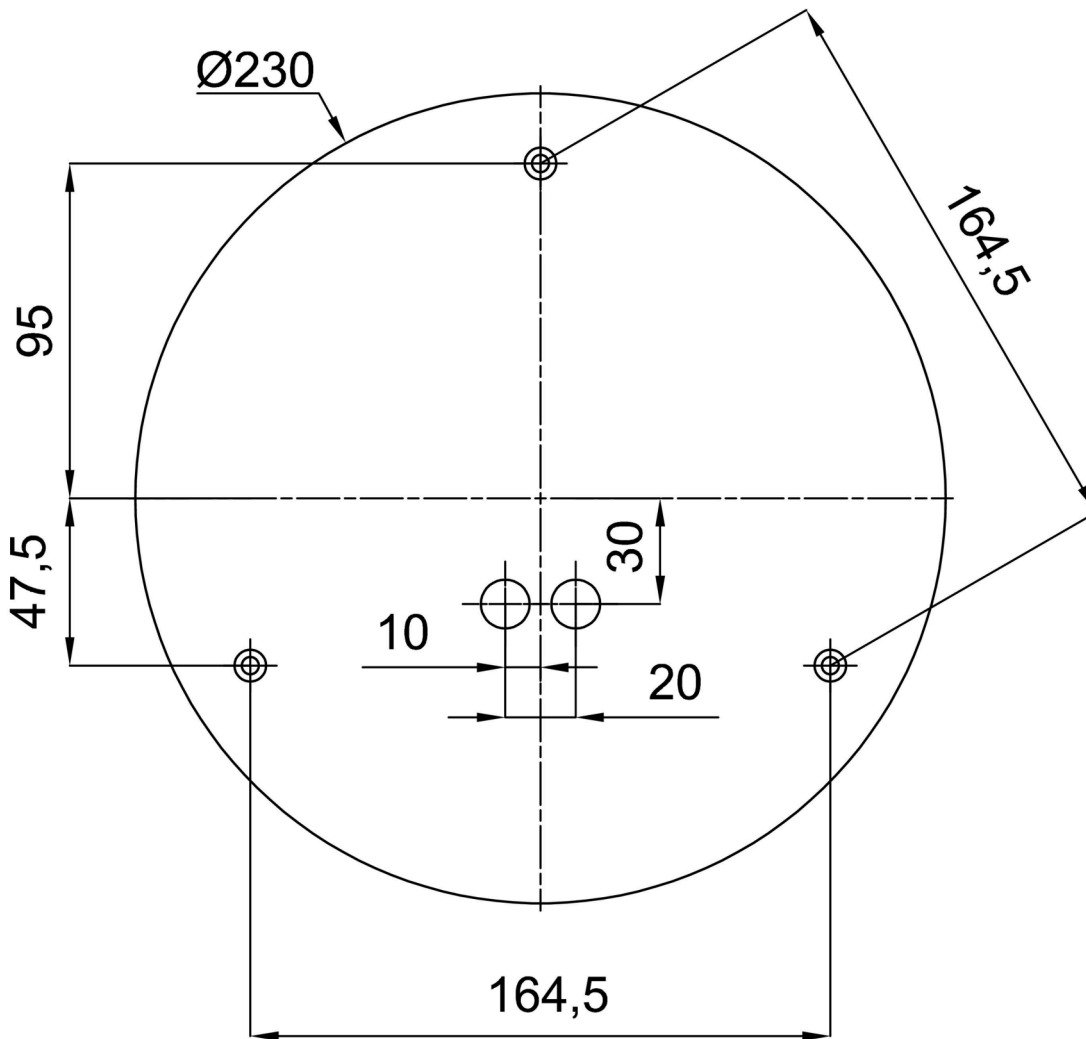

Logistic

EAN	8591728154783
Weight NTTO	4.4 Kg
Weight BTTO	6.3 Kg
Number of cartons	2 pcs
Package volume	0.185 m³
Package 1 width	0.52 m
Package 1 length	0.52 m
Package 1 height	0.53 m
Warranty*	60 months

*The warranty for the batteries is valid for 12 months from the date of purchase.

Installation dimensions: