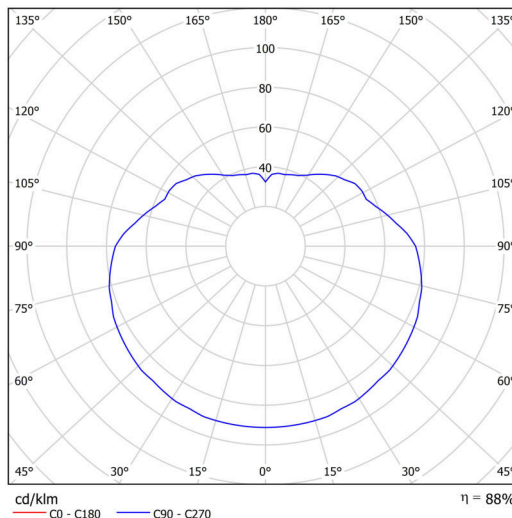

ISIS P4 PM HP

Product code: ISI60371

Type: LED-5L08E950Z11/PM4/a2 NK3HST NL 3K##

Short description of the luminaire: Stainless steel polished | pendant high-power LED light with emergency backup combined (with Self-test) | PMMA shade | rod pendant 40 cm |

Technical

Types of luminaires	Emergency combined SELFTEST
Mounting type	Suspended - rod
Base material	stainless steel steel
Shade material	glossy polymethyl methacrylate
Base color	polished stainless steel
Shade color	white
Holding the shade	steel holder
Mounting location	ceiling
Width	500 mm
Length	500 mm
Height	500 mm
Hinge length	400 mm
mounting holes (diameter)	3xØ5mm
Cable entrance	2xØ16mm
Energy Class	D
Impact strength	IK06
Operating temperature	from -20°C to +30°C

Electric

Power consumption	59 W
Ingress Protection	IP40
Socket	LED modul
Battery type	LiFePO4
Emergency time	3 hours
SELFTEST	yes
terminal block	snap terminal block

Luminous

Lum. flux of luminaire	8100 lm
Lum. flux of light source	9200 lm
Lum. flux of light source in emergency mode	200 lm
Temperature	3000 K
Rated life time LED L80/B10	100000 hours
CRI	Ra80
MacAdam	3
Blue light hazard	Risk group 0

Eulum data for calculation programs are available at www.osmont.cz.