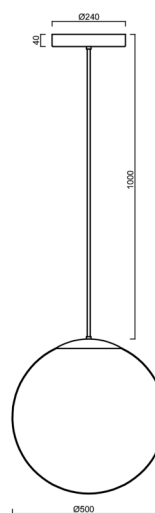

## Technical

Types of luminaires	Emergency combined SELFTEST
Mounting type	Suspended - rod
Base material	stainless steel steel
Shade material	glossy polymethyl methacrylate
Base color	polished stainless steel
Shade color	white
Holding the shade	steel holder
Mounting location	ceiling
Width	500 mm
Length	500 mm
Height	500 mm
Hinge length	400 mm
mounting holes (diameter)	3xØ5mm
Cable entrance	2xØ16mm
Energy Class	D
Impact strength	IK06
Operating temperature	from -20°C to +30°C

Eulum data for calculation programs are available at [www.osmont.cz](http://www.osmont.cz).

Logistic

EAN	8591728152550
Weight NTTO	4.4 Kg
Weight BTTO	6.3 Kg
Number of cartons	2 pcs
Package volume	0.164 m <sup>3</sup>
Package 1 width	0.52 m
Package 1 length	0.52 m
Package 1 height	0.53 m
Warranty*	60 months