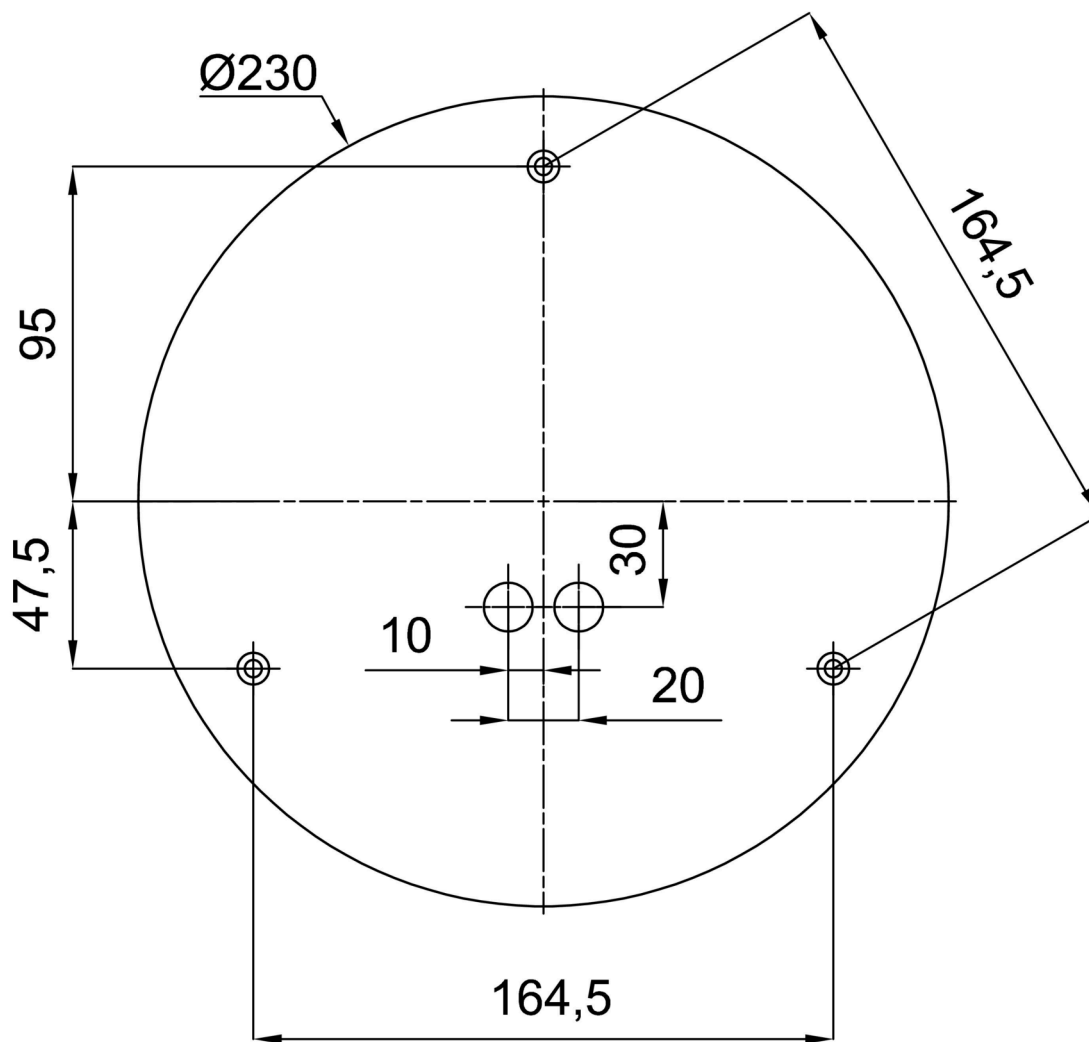

Technical

| | |
|---------------------------|--------------------------------|
| Types of luminaires | Emergency combined SELFTEST |
| Mounting type | Suspended - rod |
| Base material | steel |
| Shade material | glossy polymethyl methacrylate |
| Base color | white Ral9003 |
| Shade color | white |
| Holding the shade | steel holder |
| Mounting location | ceiling |
| Width | 500 mm |
| Length | 500 mm |
| Height | 500 mm |
| Hinge length | 400 mm |
| mounting holes (diameter) | 3xØ5mm |
| Cable entrance | 2xØ16mm |
| Energy Class | D |
| Impact strength | IK06 |
| Operating temperature | from -20°C to +30°C |

Eulum data for calculation programs are available at www.osmont.cz.

Logistic

| | |
|-------------------|----------------------|
| EAN | 8591728152406 |
| Weight NTTO | 4.4 Kg |
| Weight BTTO | 6.3 Kg |
| Number of cartons | 2 pcs |
| Package volume | 0.164 m ³ |
| Package 1 width | 0.52 m |
| Package 1 length | 0.52 m |
| Package 1 height | 0.53 m |
| Warranty* | 60 months |

*The warranty for the batteries is valid for 12 months from the date of purchase.

Installation dimensions:

Additional assortment:

Lampshade

| Product code | Name | Color | Description | Picture | Drawing |
|--------------|------|-------|---------------|---|---------|
| 20603 | PM4 | white | příslušenství |  | |