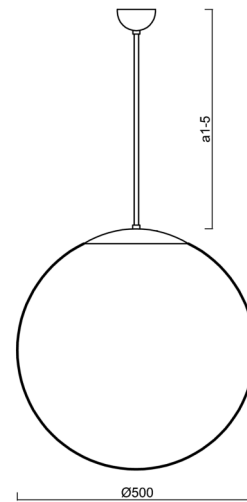

ISIS P4 PM

Product code: ISI63521

Type: Z11/PM4/a1 C HF**

Short description of the luminaire: Black color | pendant E27 light | microwave HF sensor | PMMA gloss shade

Technical

Types of luminaires	Sensor
Mounting type	Suspended - rod
Base material	steel
Shade material	glossy polymethyl methacrylate
Base color	black Ral9005
Shade color	white
Holding the shade	steel holder
Mounting location	ceiling
Width	500 mm
Length	500 mm
Height	500 mm
Diameter	ø 500 mm
Hinge length	200 mm
mounting holes (diameter)	none
Installation wire (diameter)	none
Impact strength	IK06
Operating temperature	from -20°C to +30°C

Electric

Power consumption	40 W
Ingress Protection	IP40
Socket	E27
Sensor	HF
terminal block	none

Luminous

Blue light hazard	Risk group 0

Eulum data for calculation programs are available at www.osmont.cz.