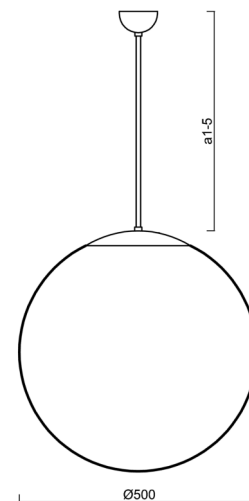

ISIS P4 PM

Product code: ISI63273

Type: Z11/PM4/a4 NB**

Short description of the luminaire: Stainless brushed pendant E27 light ON/OFF and PMMA shade.

Technical

Types of luminaires	Classic on/off
Mounting type	Suspended - rod
Base material	stainless steel steel
Shade material	glossy polymethyl methacrylate
Base color	brushed stainless steel
Shade color	white
Holding the shade	steel holder
Mounting location	ceiling
Width	500 mm
Length	500 mm
Height	500 mm
Diameter	ø 500 mm
Hinge length	800 mm
mounting holes (diameter)	none
Installation wire (diameter)	none
Impact strength	IK06
Operating temperature	from -20°C to +30°C

Electric

Voltage type	AC
AC voltage	220 - 240 V
Power consumption	40 W
Ingress Protection	IP40
Socket	E27
terminal block	none

Luminous

Blue light hazard	Risk group 0

Eulum data for calculation programs are available at www.osmont.cz.