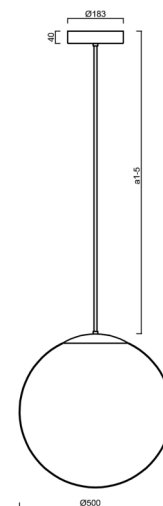

ISIS P4 PE HP

LED-5L08E950Z11/PE4/a5 NB DALI 4K##

WWW.OSMONT.CZ

ISIS P4 PE HP

Product code: ISI62999

Type: LED-5L08E950Z11/PE4/a5 NB DALI 4K##

Short description of the luminaire: Stainless steel brushed | pendant high-power LED light DALI | polyethylene shade | rod pendant 100 cm |

Technical

| | |
|---------------------------|-------------------------|
| Types of luminaires | Dimmable |
| Mounting type | Suspended - rod |
| Base material | stainless steel steel |
| Shade material | polyethylene |
| Base color | brushed stainless steel |
| Shade color | white |
| Holding the shade | folding system |
| Mounting location | ceiling |
| Width | 500 mm |
| Length | 500 mm |
| Height | 500 mm |
| Diameter | ø 500 mm |
| Hinge length | 1000 mm |
| mounting holes (diameter) | 3xø5mm |
| Cable entrance | 2xø16mm |
| Energy Class | D |
| Impact strength | IK10 |
| Operating temperature | from -20°C to +30°C |