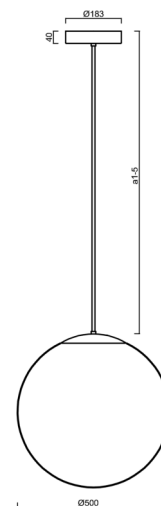

ISIS P4 PE HP

LED-5L08E950Z11/PE4/a1 NB DALI 4K##

WWW.OSMONT.CZ

ISIS P4 PE HP

Product code: ISI62995

Type: LED-5L08E950Z11/PE4/a1 NB DALI 4K##

Short description of the luminaire: Stainless steel brushed | pendant high-power LED light DALI | polyethylene shade | rod pendant 20 cm |

Technical

| | |
|---------------------------|-------------------------|
| Types of luminaires | Dimmable |
| Mounting type | Suspended - rod |
| Base material | stainless steel steel |
| Shade material | polyethylene |
| Base color | brushed stainless steel |
| Shade color | white |
| Holding the shade | folding system |
| Mounting location | ceiling |
| Width | 500 mm |
| Length | 500 mm |
| Height | 500 mm |
| Diameter | ø 500 mm |
| Hinge length | 200 mm |
| mounting holes (diameter) | 3xø5mm |
| Cable entrance | 2xø16mm |
| Energy Class | D |
| Impact strength | IK10 |
| Operating temperature | from -20°C to +30°C |

Eulum data for calculation programs are available at www.osmont.cz.

Logistic

| | |
|-------------------|----------------------|
| EAN | 8591728020354 |
| Weight NTTO | 4.4 Kg |
| Weight BTTO | 6.3 Kg |
| Number of cartons | 2 pcs |
| Package volume | 0.157 m ³ |
| Package 1 width | 0.52 m |
| Package 1 length | 0.52 m |
| Package 1 height | 0.53 m |
| Warranty* | 60 months |

*The warranty for the batteries is valid for 12 months from the date of purchase.

Installation dimensions:

Additional assortment:

Lampshade

| Product code | Name | Color | Description | Picture | Drawing |
|--------------|------|-------|---------------|---|---------|
| 20531 | PE4 | white | příslušenství |  | |