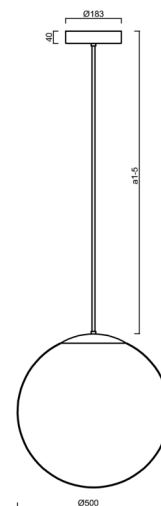

## Technical

Types of luminaires	Classic on/off
Mounting type	Suspended - rod
Base material	stainless steel steel
Shade material	polyethylene
Base color	polished stainless steel
Shade color	white
Holding the shade	folding system
Mounting location	ceiling
Width	500 mm
Length	500 mm
Height	500 mm
Diameter	ø 500 mm
Hinge length	200 mm
mounting holes (diameter)	3xø5mm
Cable entrance	2xø16mm
Energy Class	D
Impact strength	IK10
Operating temperature	from -20°C to +30°C

Eulum data for calculation programs are available at [www.osmont.cz](http://www.osmont.cz).

Logistic

EAN	8591728019204
Weight NTTO	4.4 Kg
Weight BTTO	6.3 Kg
Number of cartons	2 pcs
Package volume	0.157 m <sup>3</sup>
Package 1 width	0.52 m
Package 1 length	0.52 m
Package 1 height	0.53 m
Warranty*	60 months