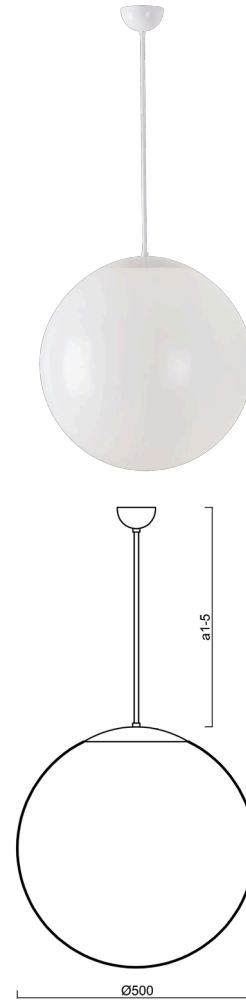

ISIS P4 PE

Product code: ISI46700

Type: Z11/PE4/a1 B**

Short description of the luminaire: White pendant E27 light ON/OFF and polyethylene shade.

Technical

Types of luminaires	Classic on/off
Mounting type	Suspended - rod
Base material	steel
Shade material	polyethylene
Base color	white Ral9003
Shade color	white
Holding the shade	steel holder
Mounting location	ceiling
Width	500 mm
Length	500 mm
Height	500 mm
Diameter	ø 500 mm
Hinge length	200 mm
mounting holes (diameter)	none
Installation wire (diameter)	none
Impact strength	IK10
Operating temperature	from -20°C to +30°C

Electric

Power consumption	40 W
Ingress Protection	IP40
Socket	E27
terminal block	none

Luminous

Blue light hazard	Risk group 0

Eulum data for calculation programs are available at www.osmont.cz.