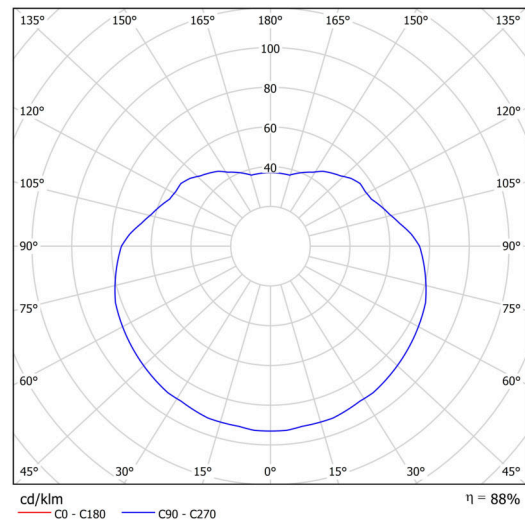

ISIS P4 PE

Product code: ISI46700

Type: Z11/PE4/a1 B**

Short description of the luminaire: White pendant E27 light ON/OFF and polyethylene shade.

Technical

Types of luminaires	Classic on/off
Mounting type	Suspended - rod
Base material	steel
Shade material	polyethylene
Base color	white Ral9003
Shade color	white
Holding the shade	steel holder
Mounting location	ceiling
Width	500 mm
Length	500 mm
Height	500 mm
Diameter	ø 500 mm
Hinge length	200 mm
mounting holes (diameter)	none
Installation wire (diameter)	none
Impact strength	IK10
Operating temperature	from -20°C to +30°C

Electric

Power consumption	40 W
Ingress Protection	IP40
Socket	E27
terminal block	none

Luminous

Blue light hazard	Risk group 0

Eulum data for calculation programs are available at www.osmont.cz.