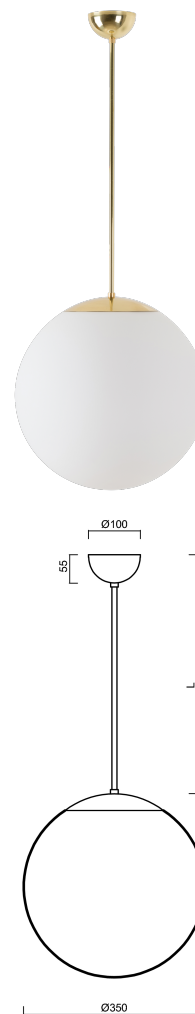

ISIS P3A PM-M

LED-5L06E550Z11/PM3AM/L80 MS 4K#

WWW.OSMONT.CZ

ISIS P3A PM-M

Product code: ISI74823

Type: LED-5L06E550Z11/PM3AM/L80 MS 4K#

Short description of the luminaire: Brass polished | pendant
LED light ON/OFF | matt PMMA shade| rod pendant 80 cm |

Technical data

Types of luminaires	Classic on/off
Mounting type	Suspended - rod
Base material	brass
Shade material	opal polymethyl methacrylate
Base color	polished brass
Shade color	white
Holding the shade	steel holder
Mounting location	ceiling
Width	350 mm
Length	350 mm
Height	350 mm
Diameter	ø 350 mm
Suspension length	800 mm
mounting holes (diameter)	none
Energy Class	D
Impact strength	IK06
Operating temperature	from -20°C to +30°C

Electrical data

Power consumption	26 W
Ingress Protection	IP40
Socket	LED modul
terminal block	none
Automatic circuit breaker type B10A	31 pcs
Automatic circuit breaker type B16A	50 pcs
Automatic circuit breaker type C10A	52 pcs
Automatic circuit breaker type C16A	85 pcs
Number of LED drivers	1

Additional assortment:

Lampshade

Product code	Name	Color	Picture	Drawing
20727	PM3AM (350mm)	white		