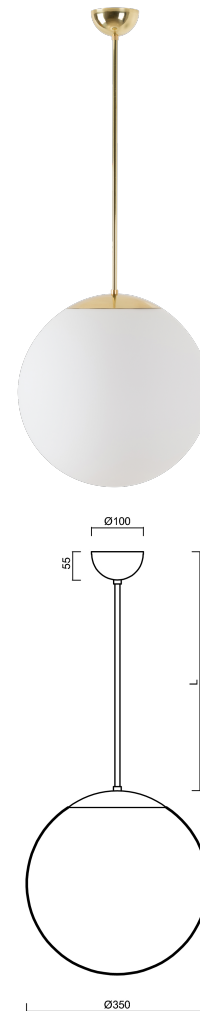

ISIS P3A PM-M

Product code: ISI74821

Type: LED-5L06E550Z11/PM3AM/L40 MS 4K#

Short description of the luminaire: Brass polished | pendant
LED light ON/OFF | matt PMMA shade| rod pendant 40 cm |

Technical data

Types of luminaires	Classic on/off
Mounting type	Suspended - rod
Base material	brass
Shade material	opal polymethyl methacrylate
Base color	polished brass
Shade color	white
Holding the shade	steel holder
Mounting location	ceiling
Width	350 mm
Length	350 mm
Height	350 mm
Diameter	ø 350 mm
Suspension length	400 mm
mounting holes (diameter)	none
Energy Class	D
Impact strength	IK06
Operating temperature	from -20°C to +30°C

Electrical data

Power consumption	26 W
Ingress Protection	IP40
Socket	LED modul
terminal block	none
Automatic circuit breaker type B10A	31 pcs
Automatic circuit breaker type B16A	50 pcs
Automatic circuit breaker type C10A	52 pcs
Automatic circuit breaker type C16A	85 pcs
Number of LED drivers	1

Luminous data

Lum. flux of luminaire	3750 lm
Lum. flux of light source	4260 lm
Luminaire efficacy	144 lm/W
Chromaticity temperature	4000 K
Rated life time LED L80/B10	100000 hours
CRI	Ra80
MacAdam	3
Blue light hazard	Risk group 0

Eulum data for calculation programs are available at www.osmont.cz.