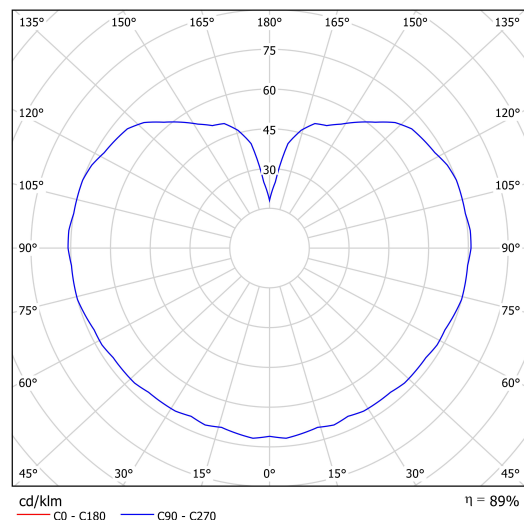

Technical data

Types of luminaires	Classic on/off
Mounting type	Suspended - rod
Base material	brass
Shade material	opal polymethyl methacrylate
Base color	polished brass
Shade color	white
Holding the shade	steel holder
Mounting location	ceiling
Width	350 mm
Length	350 mm
Height	350 mm
Diameter	ø 350 mm
Suspension length	400 mm
mounting holes (diameter)	none
Energy Class	D
Impact strength	IK06
Operating temperature	from -20°C to +30°C

Luminous data

Lum. flux of luminaire	3750 lm
Lum. flux of light source	4260 lm
Luminaire efficacy	144 lm/W
Chromaticity temperature	4000 K
Rated life time LED L80/B10	100000 hours
CRI	Ra80
MacAdam	3
Blue light hazard	Risk group 0