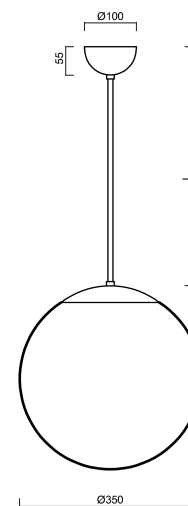

ISIS P3A PM-M

Product code: ISI74811

Type: LED-5L06E550Z11/PM3AM/L40 NK3H C 4K#

Short description of the luminaire: Black colour | pendant LED light with emergency backup combined | matt PMMA shade| rod pendant 40 cm |

Technical data

Types of luminaires	Emergency combined
Mounting type	Suspended - rod
Base material	steel
Shade material	opal polymethyl methacrylate
Base color	black Ral9005
Shade color	white
Holding the shade	steel holder
Mounting location	ceiling
Width	350 mm
Length	350 mm
Height	350 mm
Diameter	ø 350 mm
Suspension length	400 mm
mounting holes (diameter)	none
Energy Class	D
Impact strength	IK06
Operating temperature	from +5°C to +30°C

Electrical data

Power consumption	26 W
Ingress Protection	IP40
Socket	LED modul
Battery type	LiFePO4
Emergency time	3 hours
terminal block	none
Automatic circuit breaker type B10A	15 pcs
Automatic circuit breaker type B16A	25 pcs
Automatic circuit breaker type C10A	31 pcs
Automatic circuit breaker type C16A	48 pcs
Number of LED drivers	1

Luminous data

Lum. flux of luminaire	3750 lm
Lum. flux of light source	4260 lm
Lum. flux of light source in emergency mode	200 lm
Luminaire efficacy	144 lm/W
Chromaticity temperature	4000 K
Rated life time LED L80/B10	100000 hours
CRI	Ra80
MacAdam	3