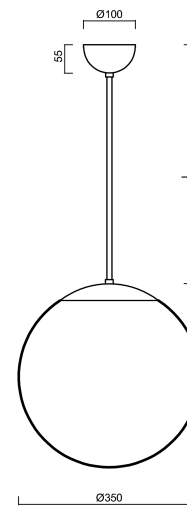

ISIS P3A PM-M

LED-5L06E550Z11/PM3AM/L20 NK3H NL 3K#

WWW.OSMONT.CZ

ISIS P3A PM-M

Product code: ISI74350

Type: LED-5L06E550Z11/PM3AM/L20 NK3H NL 3K#

Short description of the luminaire: Stainless steel polished | pendant LED light with emergency backup combined | matt PMMA shade | rod pendant 20 cm |

Technical data

| | |
|---------------------------|------------------------------|
| Types of luminaires | Emergency combined |
| Mounting type | Suspended - rod |
| Base material | stainless steel steel |
| Shade material | opal polymethyl methacrylate |
| Base color | polished stainless steel |
| Shade color | white |
| Holding the shade | steel holder |
| Mounting location | ceiling |
| Width | 350 mm |
| Length | 350 mm |
| Height | 350 mm |
| Diameter | ø 350 mm |
| Suspension length | 200 mm |
| mounting holes (diameter) | none |
| Energy Class | D |
| Impact strength | IK06 |
| Operating temperature | from +5°C to +30°C |

Lampshade

| Product code | Name | Color | Picture | Drawing |
|--------------|---------------|-------|---|---------|
| 20727 | PM3AM (350mm) | white |  | |