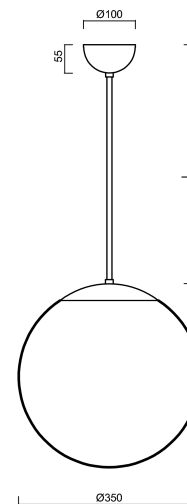

ISIS P3A PM-M

Product code: ISI74336

Type: LED-5L06E550Z11/PM3AM/L40 NK3HST MS 3K#

Short description of the luminaire: Brass polished | pendant LED light with emergency backup combined (with Self-test) | matt PMMA shade| rod pendant 40 cm |

Technical data

Types of luminaires	Emergency combined SELFTEST
Mounting type	Suspended - rod
Base material	brass
Shade material	opal polymethyl methacrylate
Base color	polished brass
Shade color	white
Holding the shade	steel holder
Mounting location	ceiling
Width	350 mm
Length	350 mm
Height	350 mm
Diameter	ø 350 mm
Suspension length	400 mm
mounting holes (diameter)	none
Energy Class	D
Impact strength	IK06
Operating temperature	from +5°C to +30°C

Electrical data

Power consumption	26 W
Ingress Protection	IP40
Socket	LED modul
Battery type	LiFePO4
Emergency time	3 hours
SELFTEST	yes
terminal block	none
Automatic circuit breaker type B10A	15 pcs
Automatic circuit breaker type B16A	25 pcs
Automatic circuit breaker type C10A	31 pcs
Automatic circuit breaker type C16A	48 pcs
Number of LED drivers	1

Luminous data

Lum. flux of luminaire	3590 lm
Lum. flux of light source	4080 lm
Lum. flux of light source in emergency mode	200 lm
Luminaire efficacy	138 lm/W
Chromaticity temperature	3000 K
Rated life time LED L80/B10	100000 hours