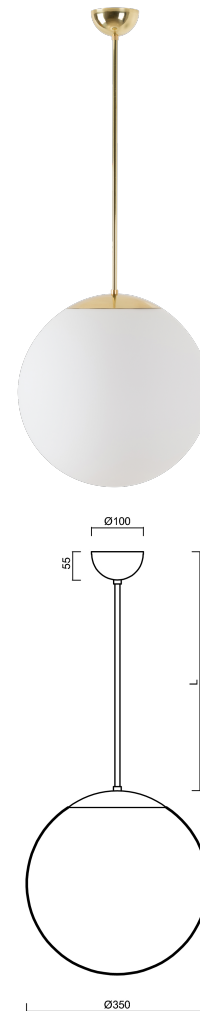

ISIS P3A PM-M

Product code: ISI74323

Type: LED-5L06E550Z11/PM3AM/L80 MS 3K#

Short description of the luminaire: Brass polished | pendant
LED light ON/OFF | matt PMMA shade| rod pendant 80 cm |

Technical data

Types of luminaires	Classic on/off
Mounting type	Suspended - rod
Base material	brass
Shade material	opal polymethyl methacrylate
Base color	polished brass
Shade color	white
Holding the shade	steel holder
Mounting location	ceiling
Width	350 mm
Length	350 mm
Height	350 mm
Diameter	ø 350 mm
Suspension length	800 mm
mounting holes (diameter)	none
Energy Class	D
Impact strength	IK06
Operating temperature	from -20°C to +30°C

Electrical data

Power consumption	26 W
Ingress Protection	IP40
Socket	LED modul
terminal block	none
Automatic circuit breaker type B10A	31 pcs
Automatic circuit breaker type B16A	50 pcs
Automatic circuit breaker type C10A	52 pcs
Automatic circuit breaker type C16A	85 pcs
Number of LED drivers	1

Luminous data

Lum. flux of luminaire	3590 lm
Lum. flux of light source	4080 lm
Luminaire efficacy	138 lm/W
Chromaticity temperature	3000 K
Rated life time LED L80/B10	100000 hours
CRI	Ra80
MacAdam	3
Blue light hazard	Risk group 0

Eulum data for calculation programs are available at www.osmont.cz.