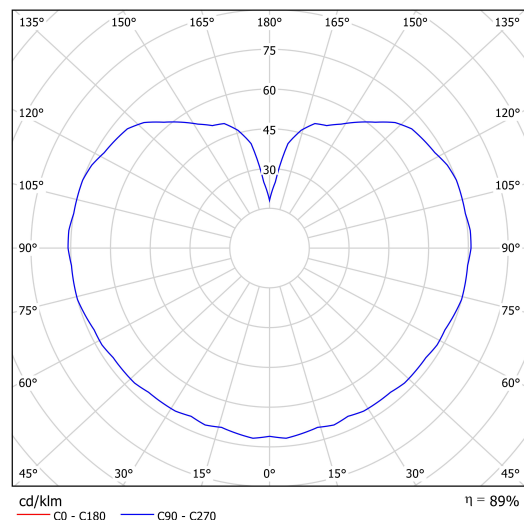

Technical data

Types of luminaires	Classic on/off
Mounting type	Suspended - rod
Base material	brass
Shade material	opal polymethyl methacrylate
Base color	polished brass
Shade color	white
Holding the shade	steel holder
Mounting location	ceiling
Width	350 mm
Length	350 mm
Height	350 mm
Diameter	ø 350 mm
Suspension length	800 mm
mounting holes (diameter)	none
Energy Class	D
Impact strength	IK06
Operating temperature	from -20°C to +30°C

Luminous data

Lum. flux of luminaire	3590 lm
Lum. flux of light source	4080 lm
Luminaire efficacy	138 lm/W
Chromaticity temperature	3000 K
Rated life time LED L80/B10	100000 hours
CRI	Ra80
MacAdam	3
Blue light hazard	Risk group 0