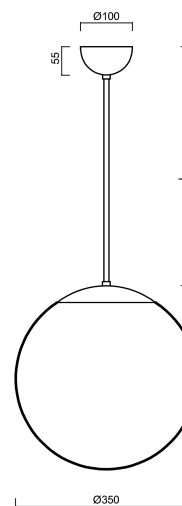

ISIS P3A PM-M

Product code: ISI74298

Type: LED-5L06E550Z11/PM3AM/L80 NK3HST B 3K#

Short description of the luminaire: White colour | pendant LED light with emergency backup combined (with Self-test) | matt PMMA shade| rod pendant 80 cm |

Technical data

Types of luminaires	Emergency combined SELFTEST
Mounting type	Suspended - rod
Base material	steel
Shade material	opal polymethyl methacrylate
Base color	white Ral9003
Shade color	white
Holding the shade	steel holder
Mounting location	ceiling
Width	350 mm
Length	350 mm
Height	350 mm
Diameter	ø 350 mm
Suspension length	800 mm
mounting holes (diameter)	none
Energy Class	D
Impact strength	IK06
Operating temperature	from +5°C to +30°C

Electrical data

Power consumption	26 W
Ingress Protection	IP40
Socket	LED modul
Battery type	LiFePO4
Emergency time	3 hours
SELFTEST	yes
terminal block	none
Automatic circuit breaker type B10A	15 pcs
Automatic circuit breaker type B16A	25 pcs
Automatic circuit breaker type C10A	31 pcs
Automatic circuit breaker type C16A	48 pcs
Number of LED drivers	1

Luminous data

Lum. flux of luminaire	3590 lm
Lum. flux of light source	4080 lm
Lum. flux of light source in emergency mode	200 lm
Luminaire efficacy	138 lm/W
Chromaticity temperature	3000 K
Rated life time LED L80/B10	100000 hours